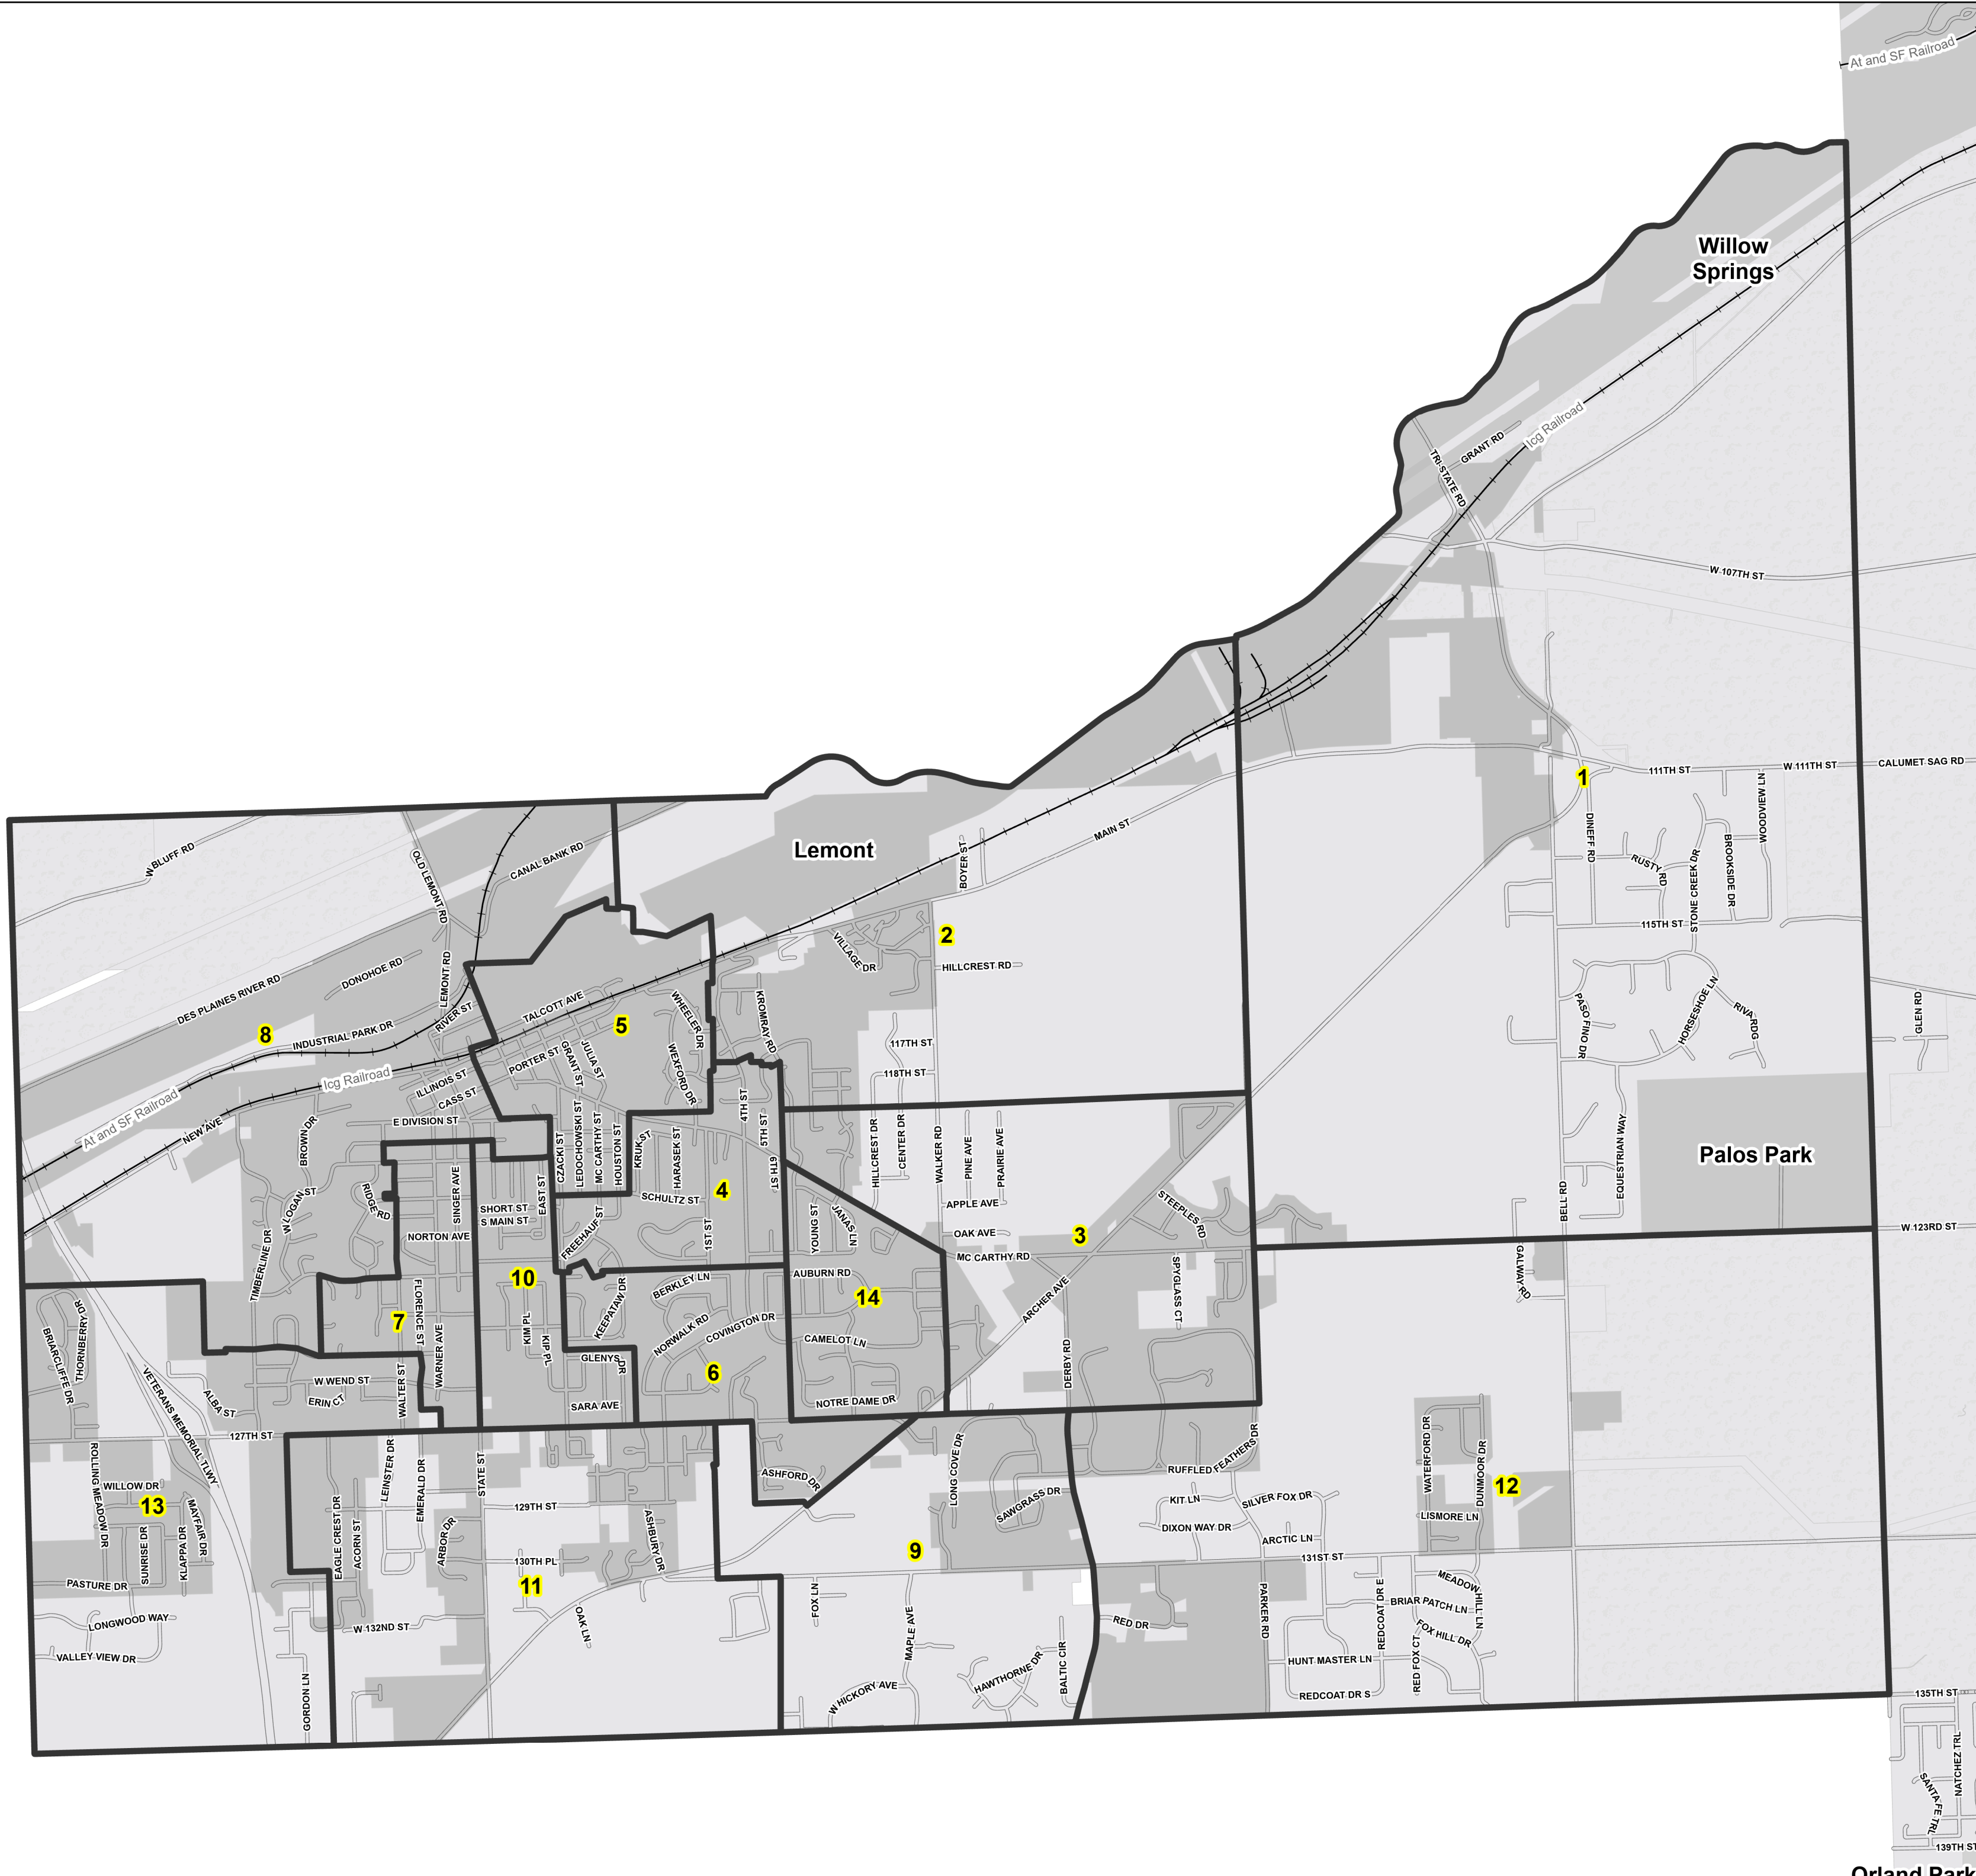

LEMONT Township

County Inset

- Precincts
- Railroad
- Forest Preserve
- Municipality

Streets, Railroad Lines, Forest Preserve and Municipality Boundaries provided by the Cook County Department of Geographic Information Systems.

Office of the
Cook County Clerk
Karen A. Yarbrough
cookcountyclerk.il.gov

Precinct Boundaries: Updated 2015