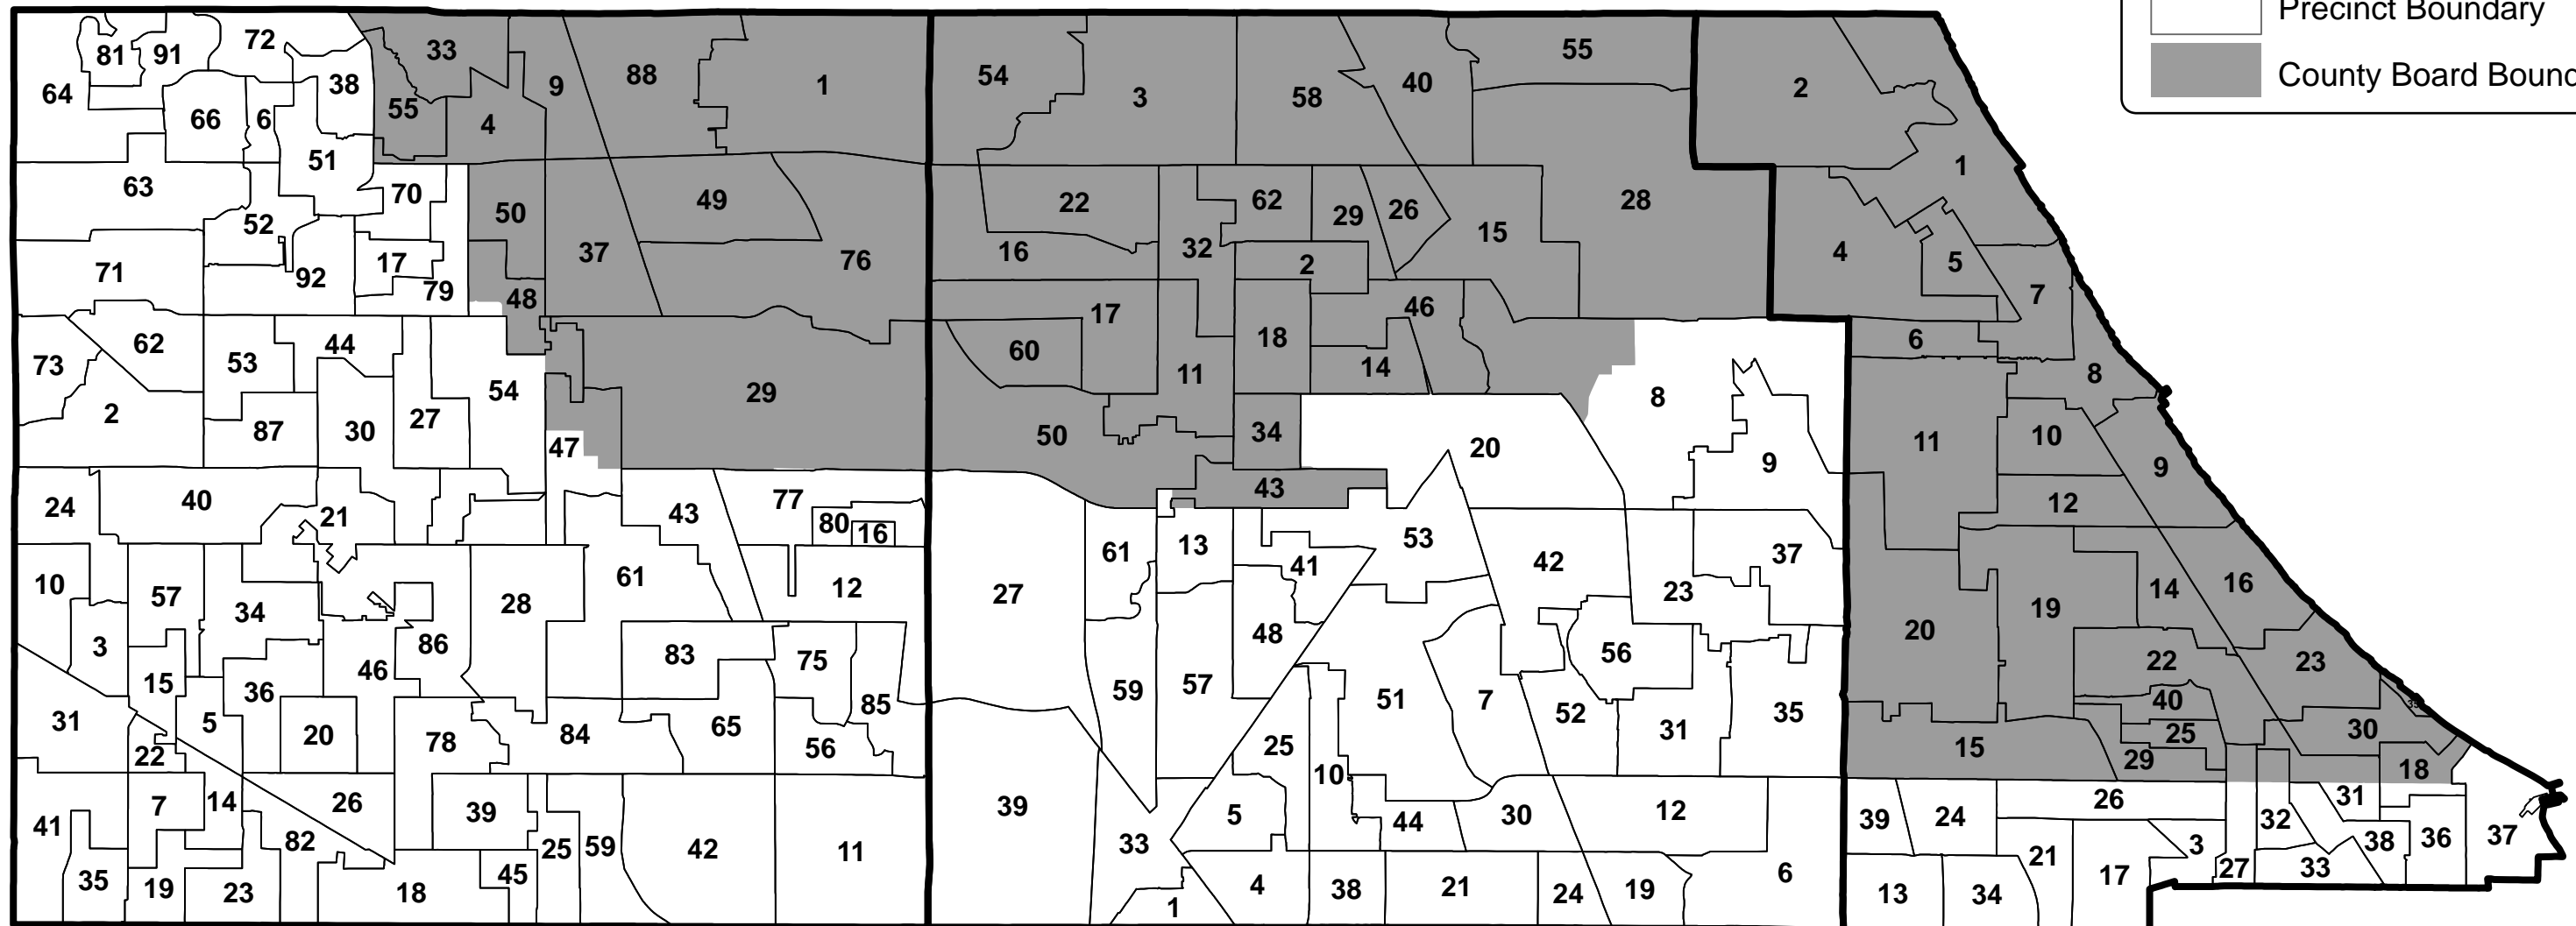

Congressional District 10

Legend:

- Township Boundary
- Precinct Boundary
- County Board Boundary

Wheeling

Northfield

New Trier

Congressional District 10

Karen A. Yarbrough
cookcountyclerk.il.gov