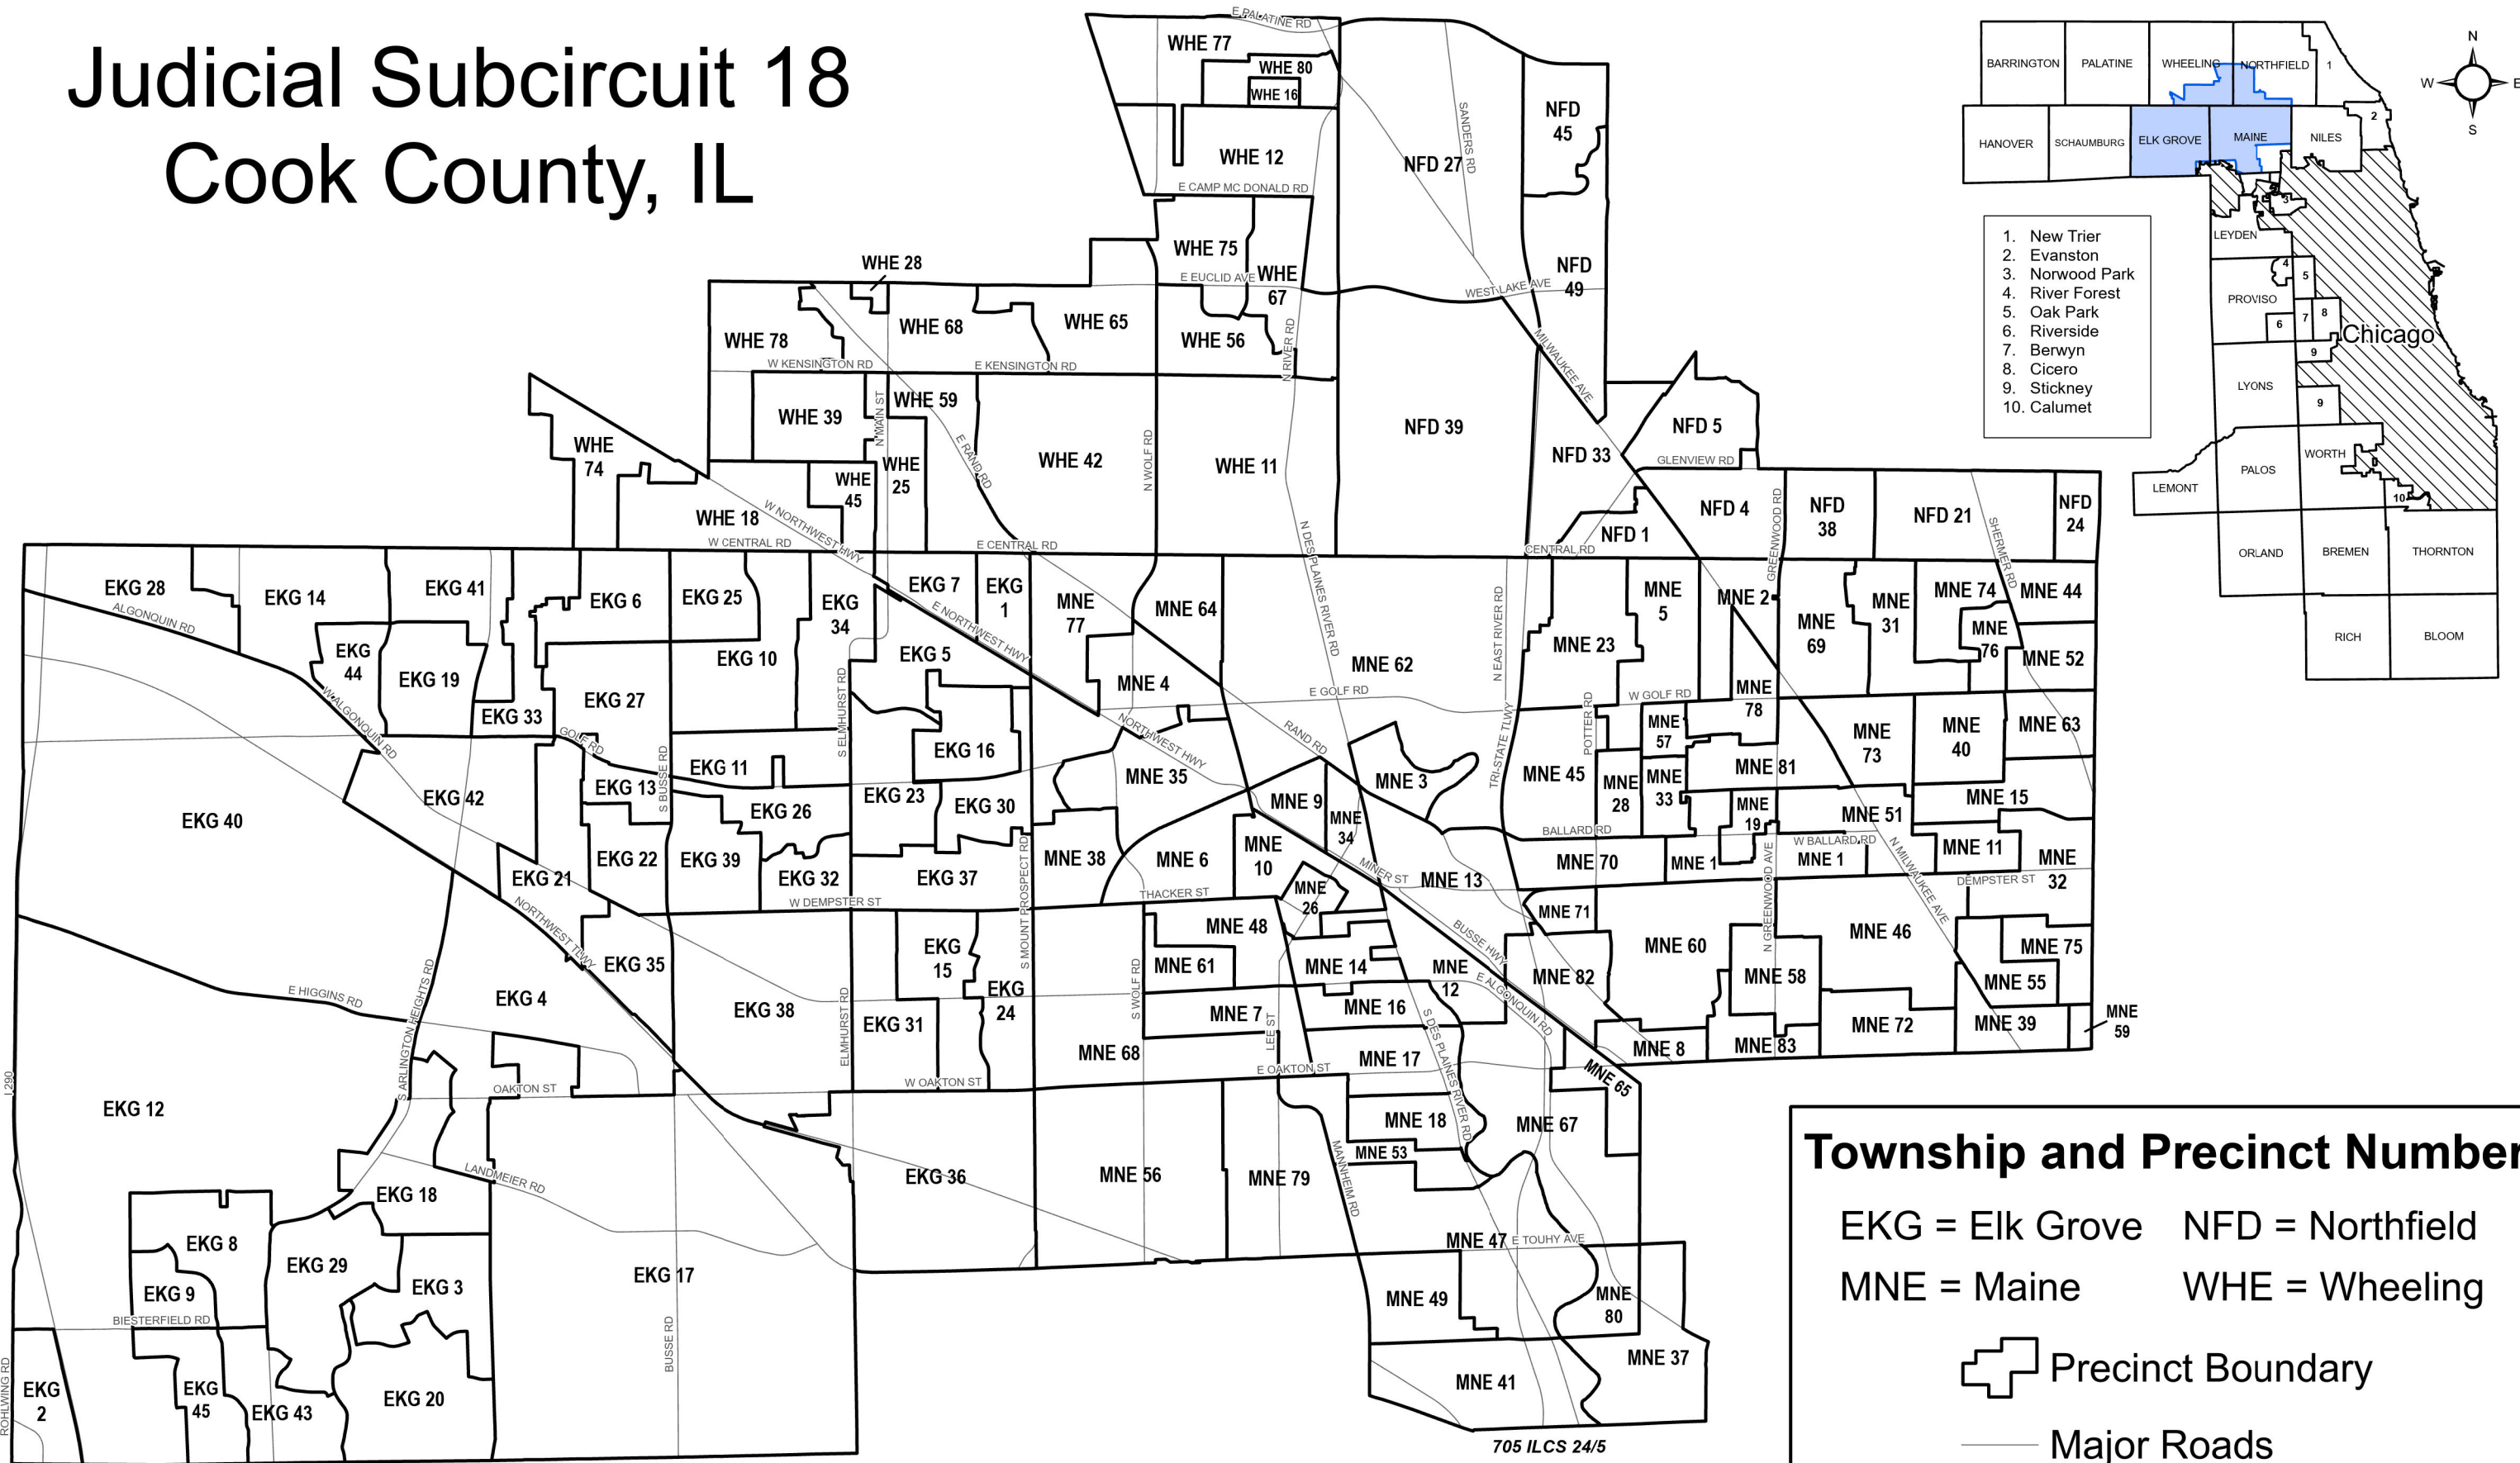

Judicial Subcircuit 18

Cook County, IL

Township and Precinct Number

EKG = Elk Grove NFD = Northfield
MNE = Maine WHE = Wheeling

 Precinct Boundary
 Major Roads