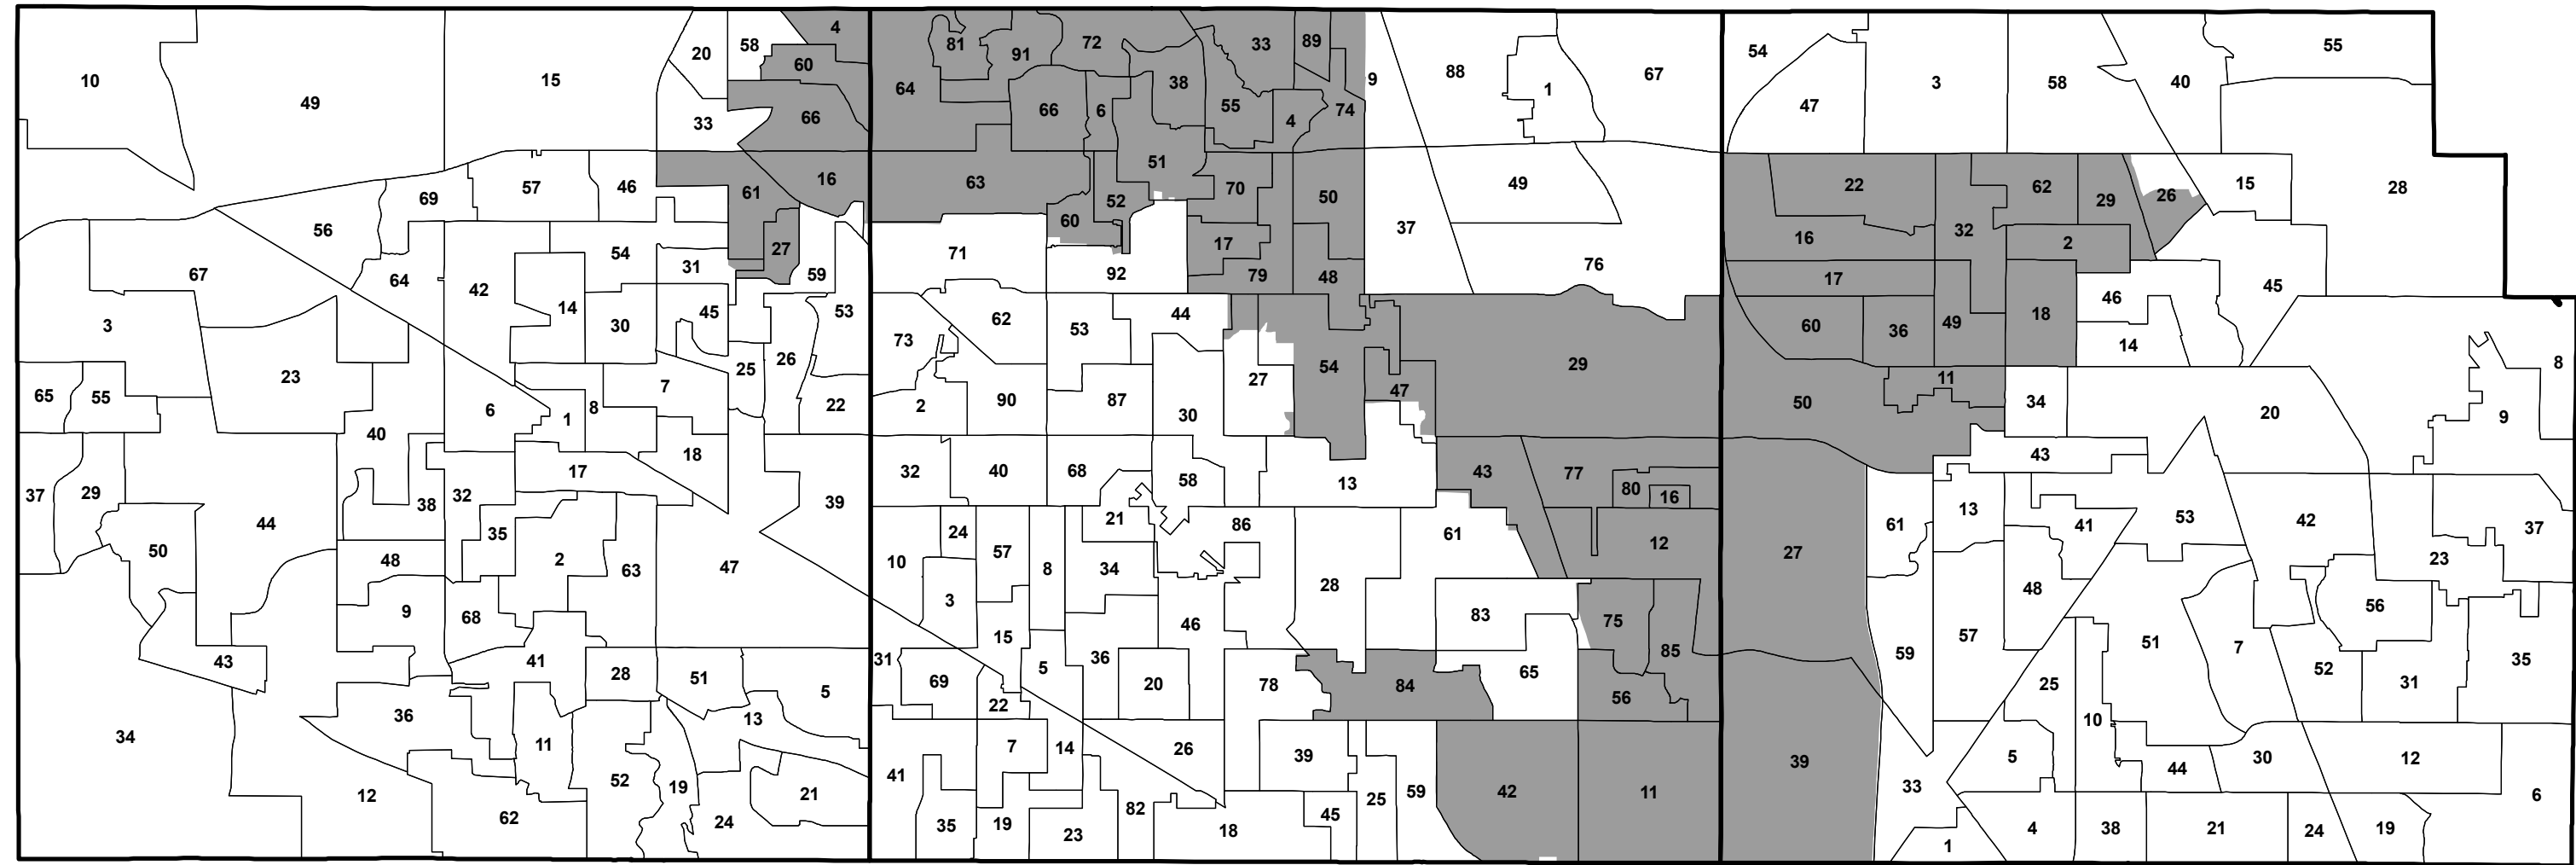

State Representative District 57

PALATINE

WHEELING

NORTHFIELD

Legend:

- Township Boundary
- Precinct Boundary
- State Representative # 57

 **Karen A. Yarbrough**
cookcountyclerk.com

Disclaimer: Based on 2015 Precincts

September 2015

State Representative District 57

PALATINE

WHEELING

NORTHFIELD

Karen A. Yarbrough
cookcountyclerk.com