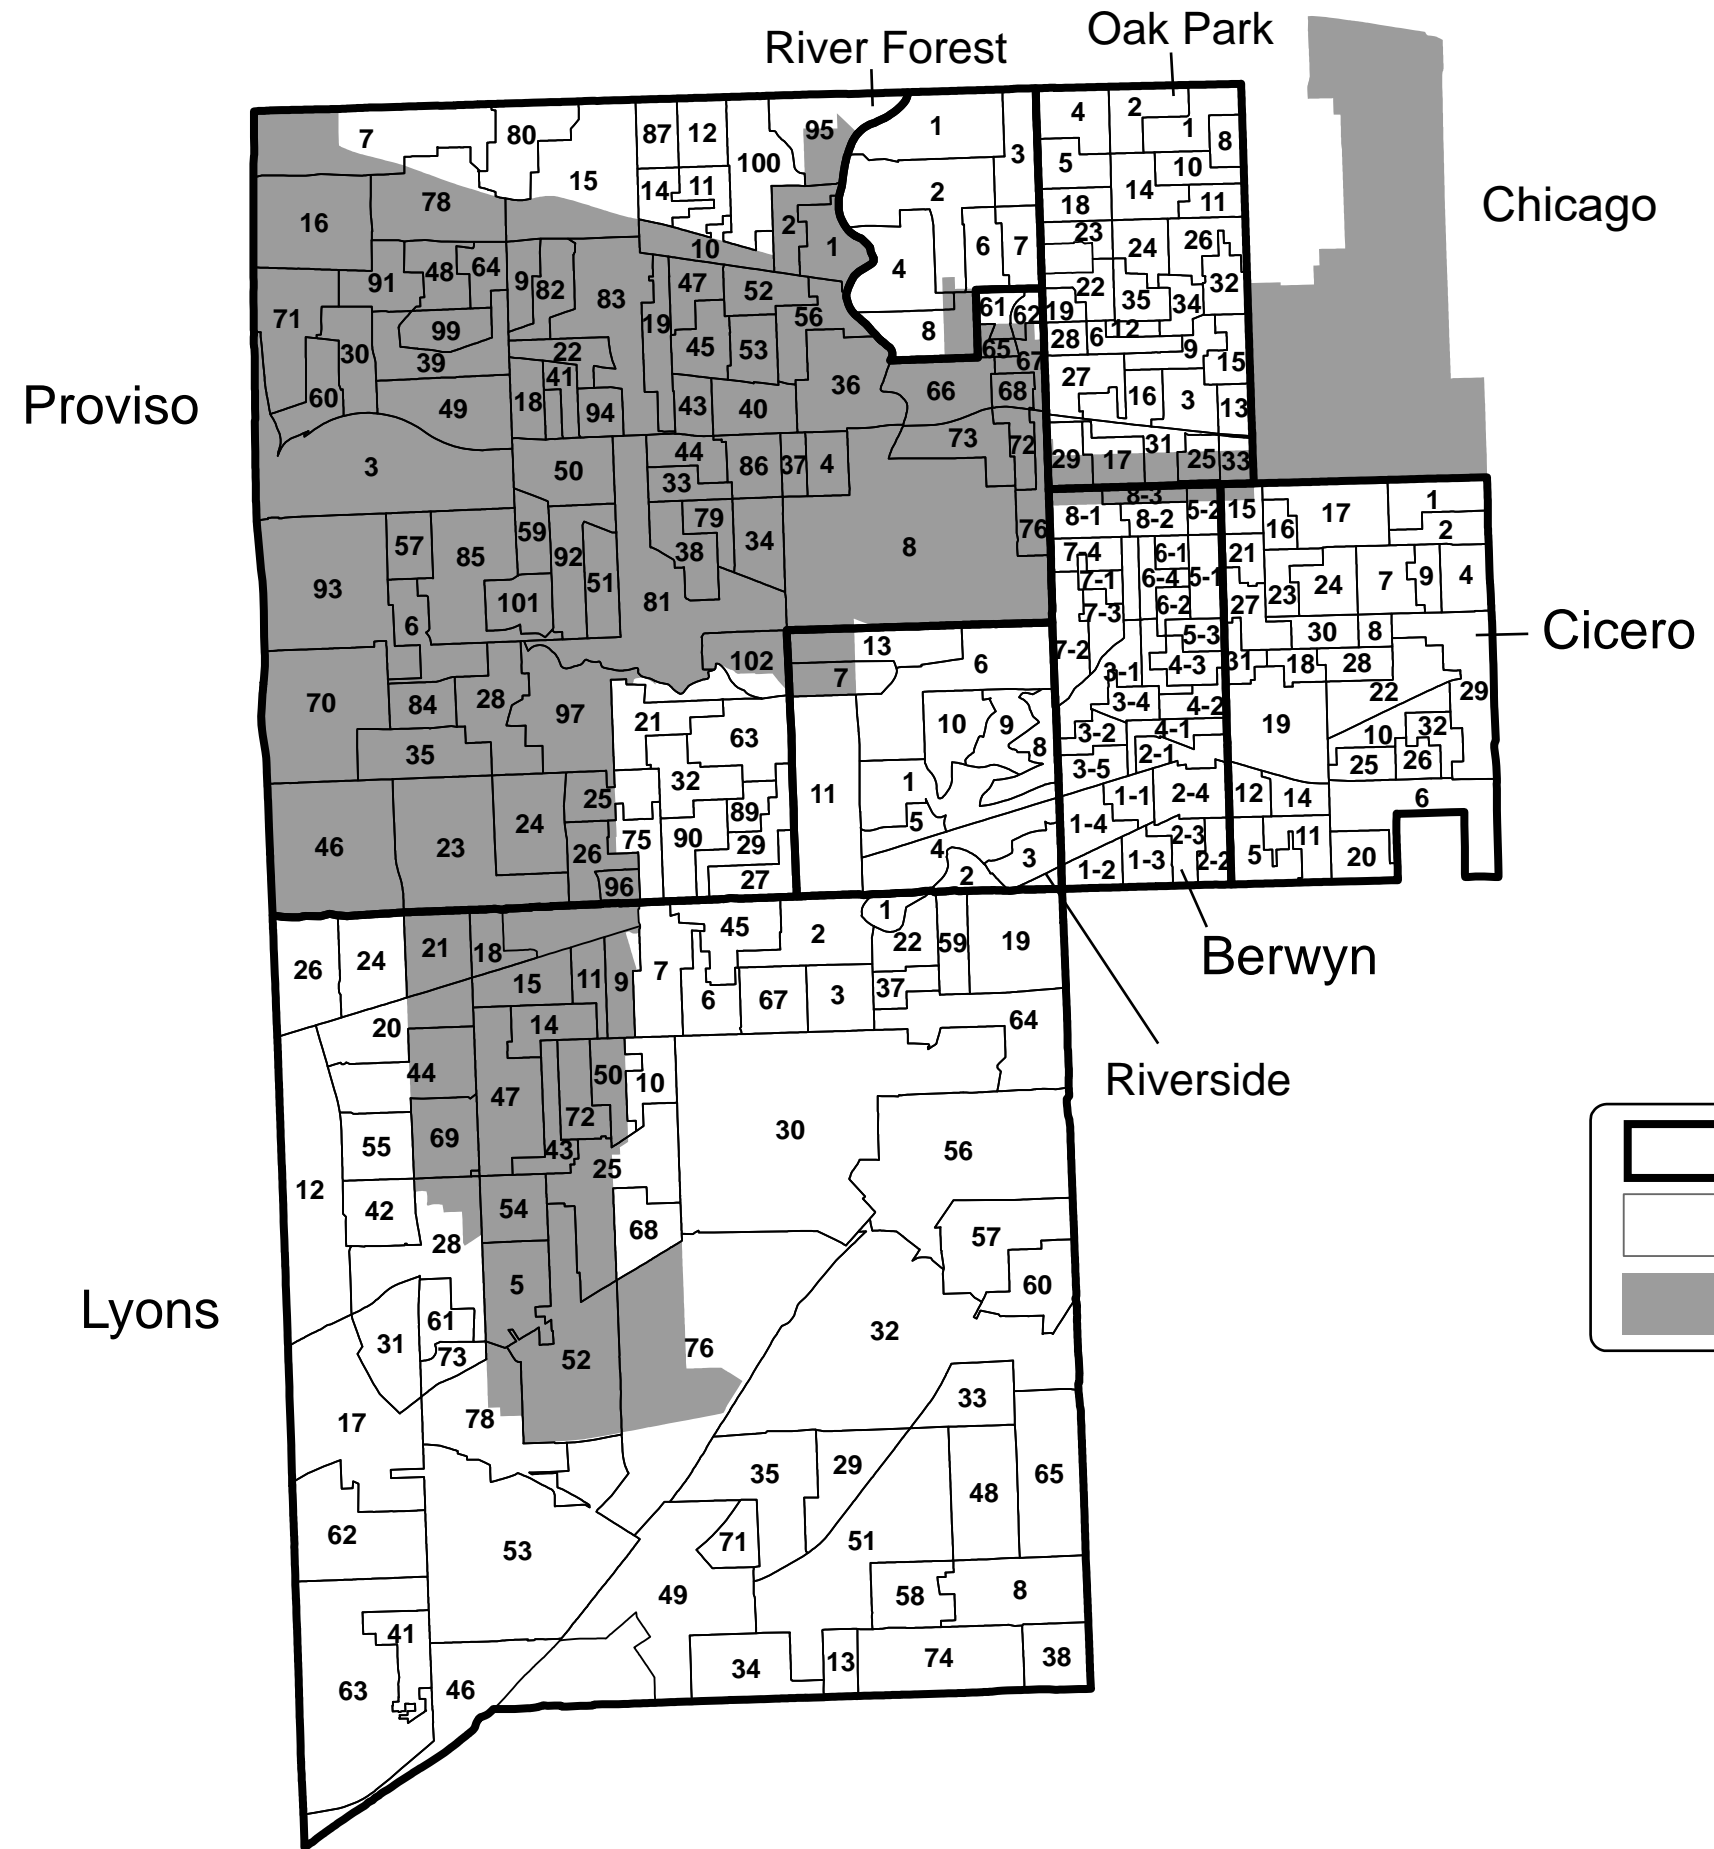

State Senate District 4

Legend

- Township Boundary
- Precinct Boundary
- District Boundary

State Senate District 4

Karen A. Yarbrough
cookcountyclerk.il.gov

January 2022

 Townships