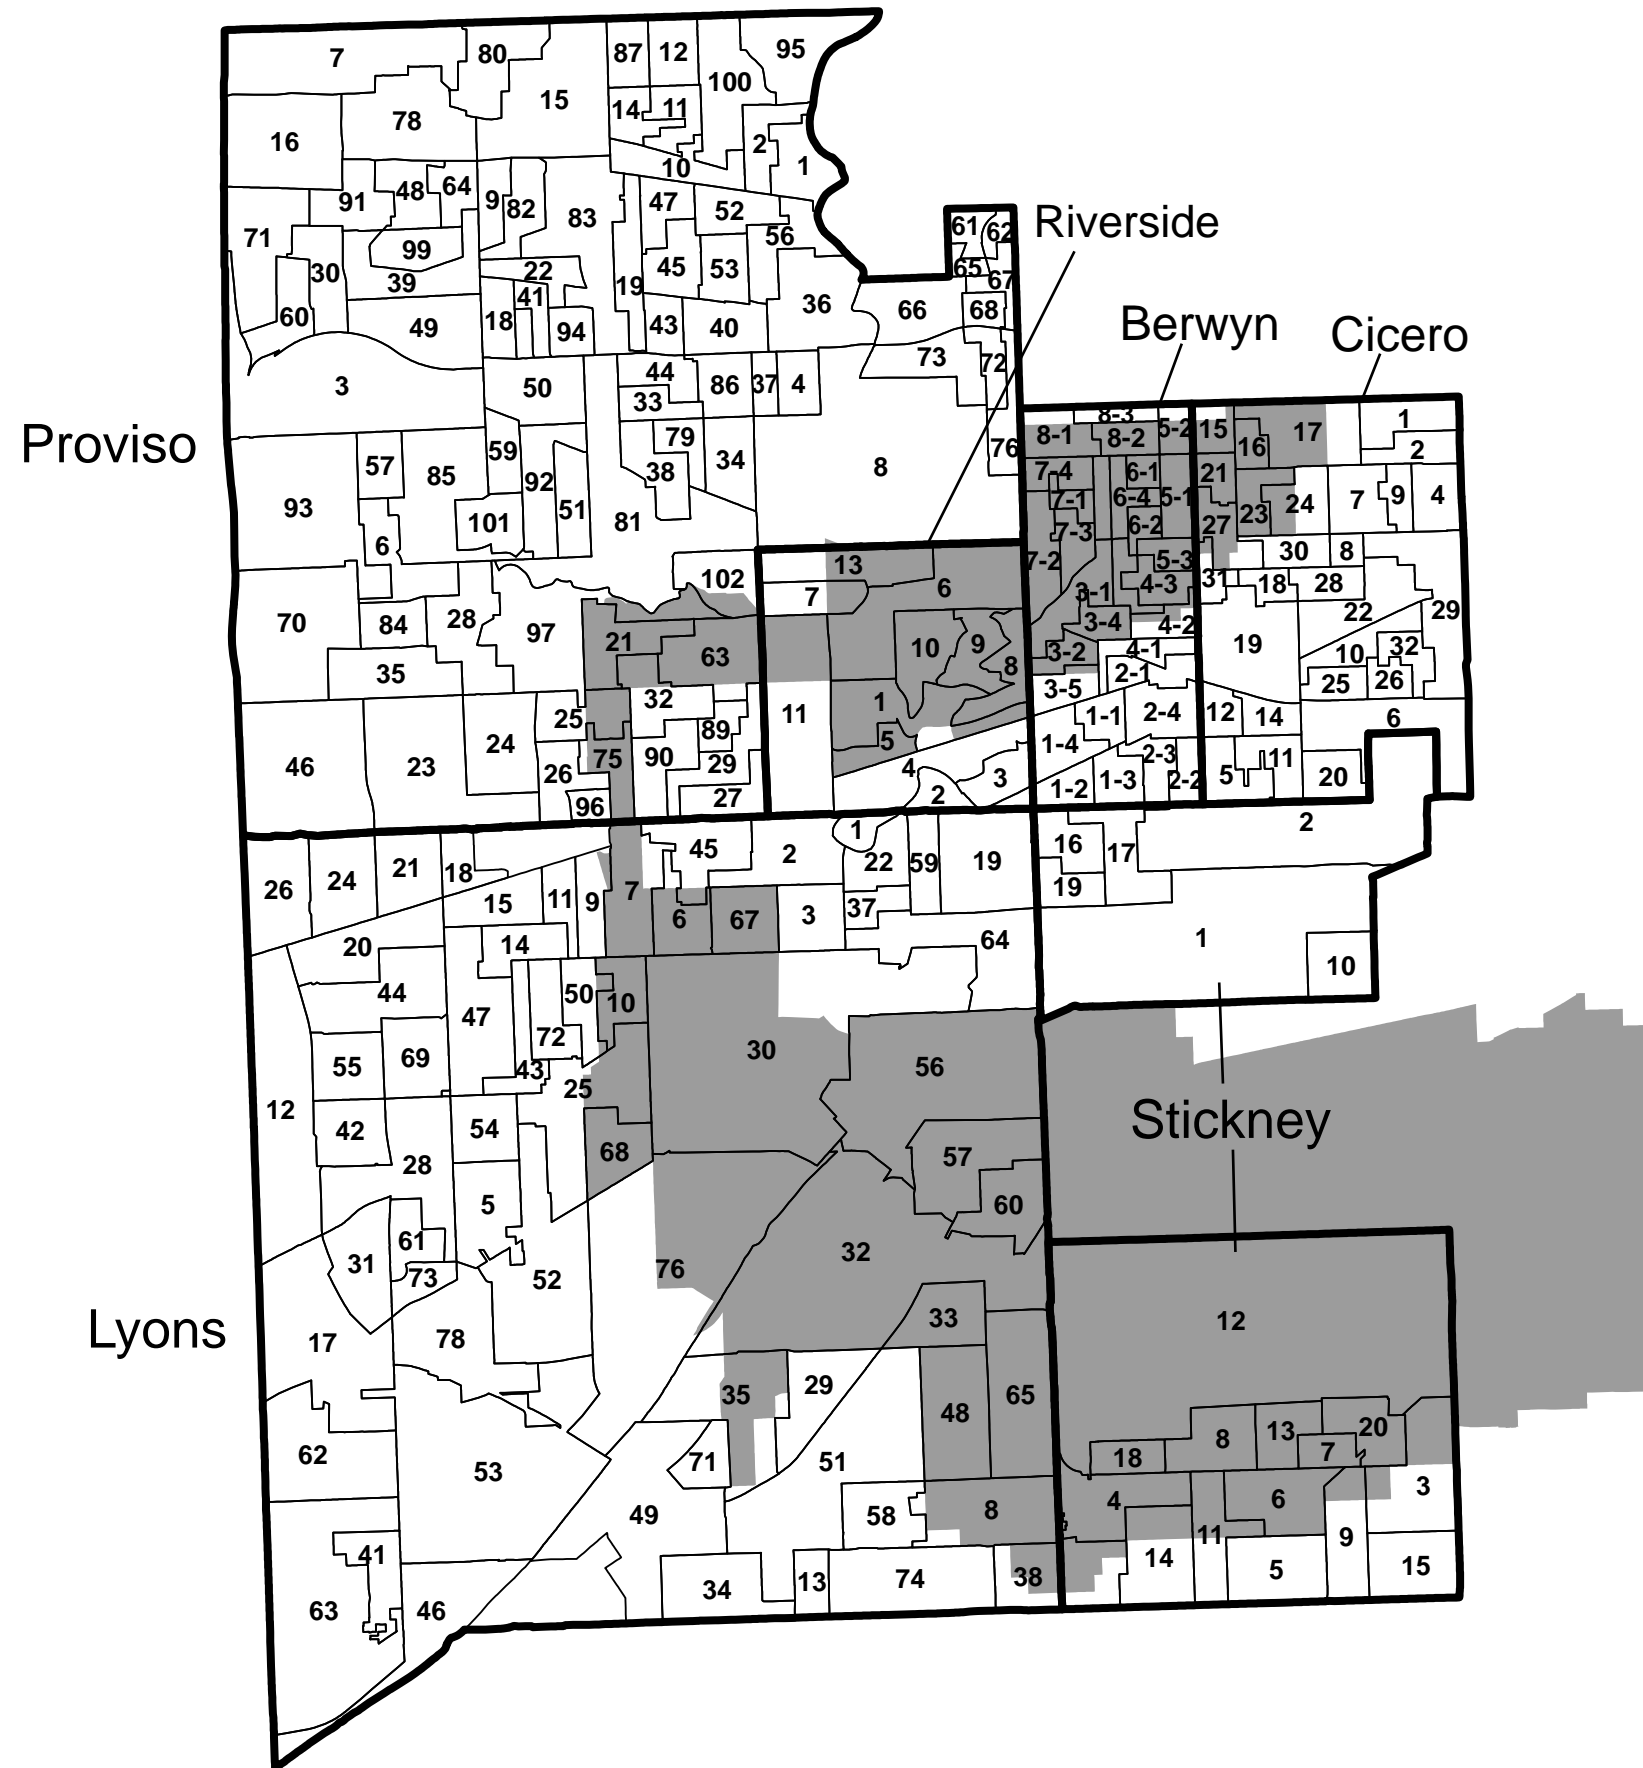

State Senate District 11

- Township Boundary
- Precinct Boundary
- District Boundary

State Senate District 11

Karen A. Yarbrough
cookcountyclerk.il.gov

January 2022