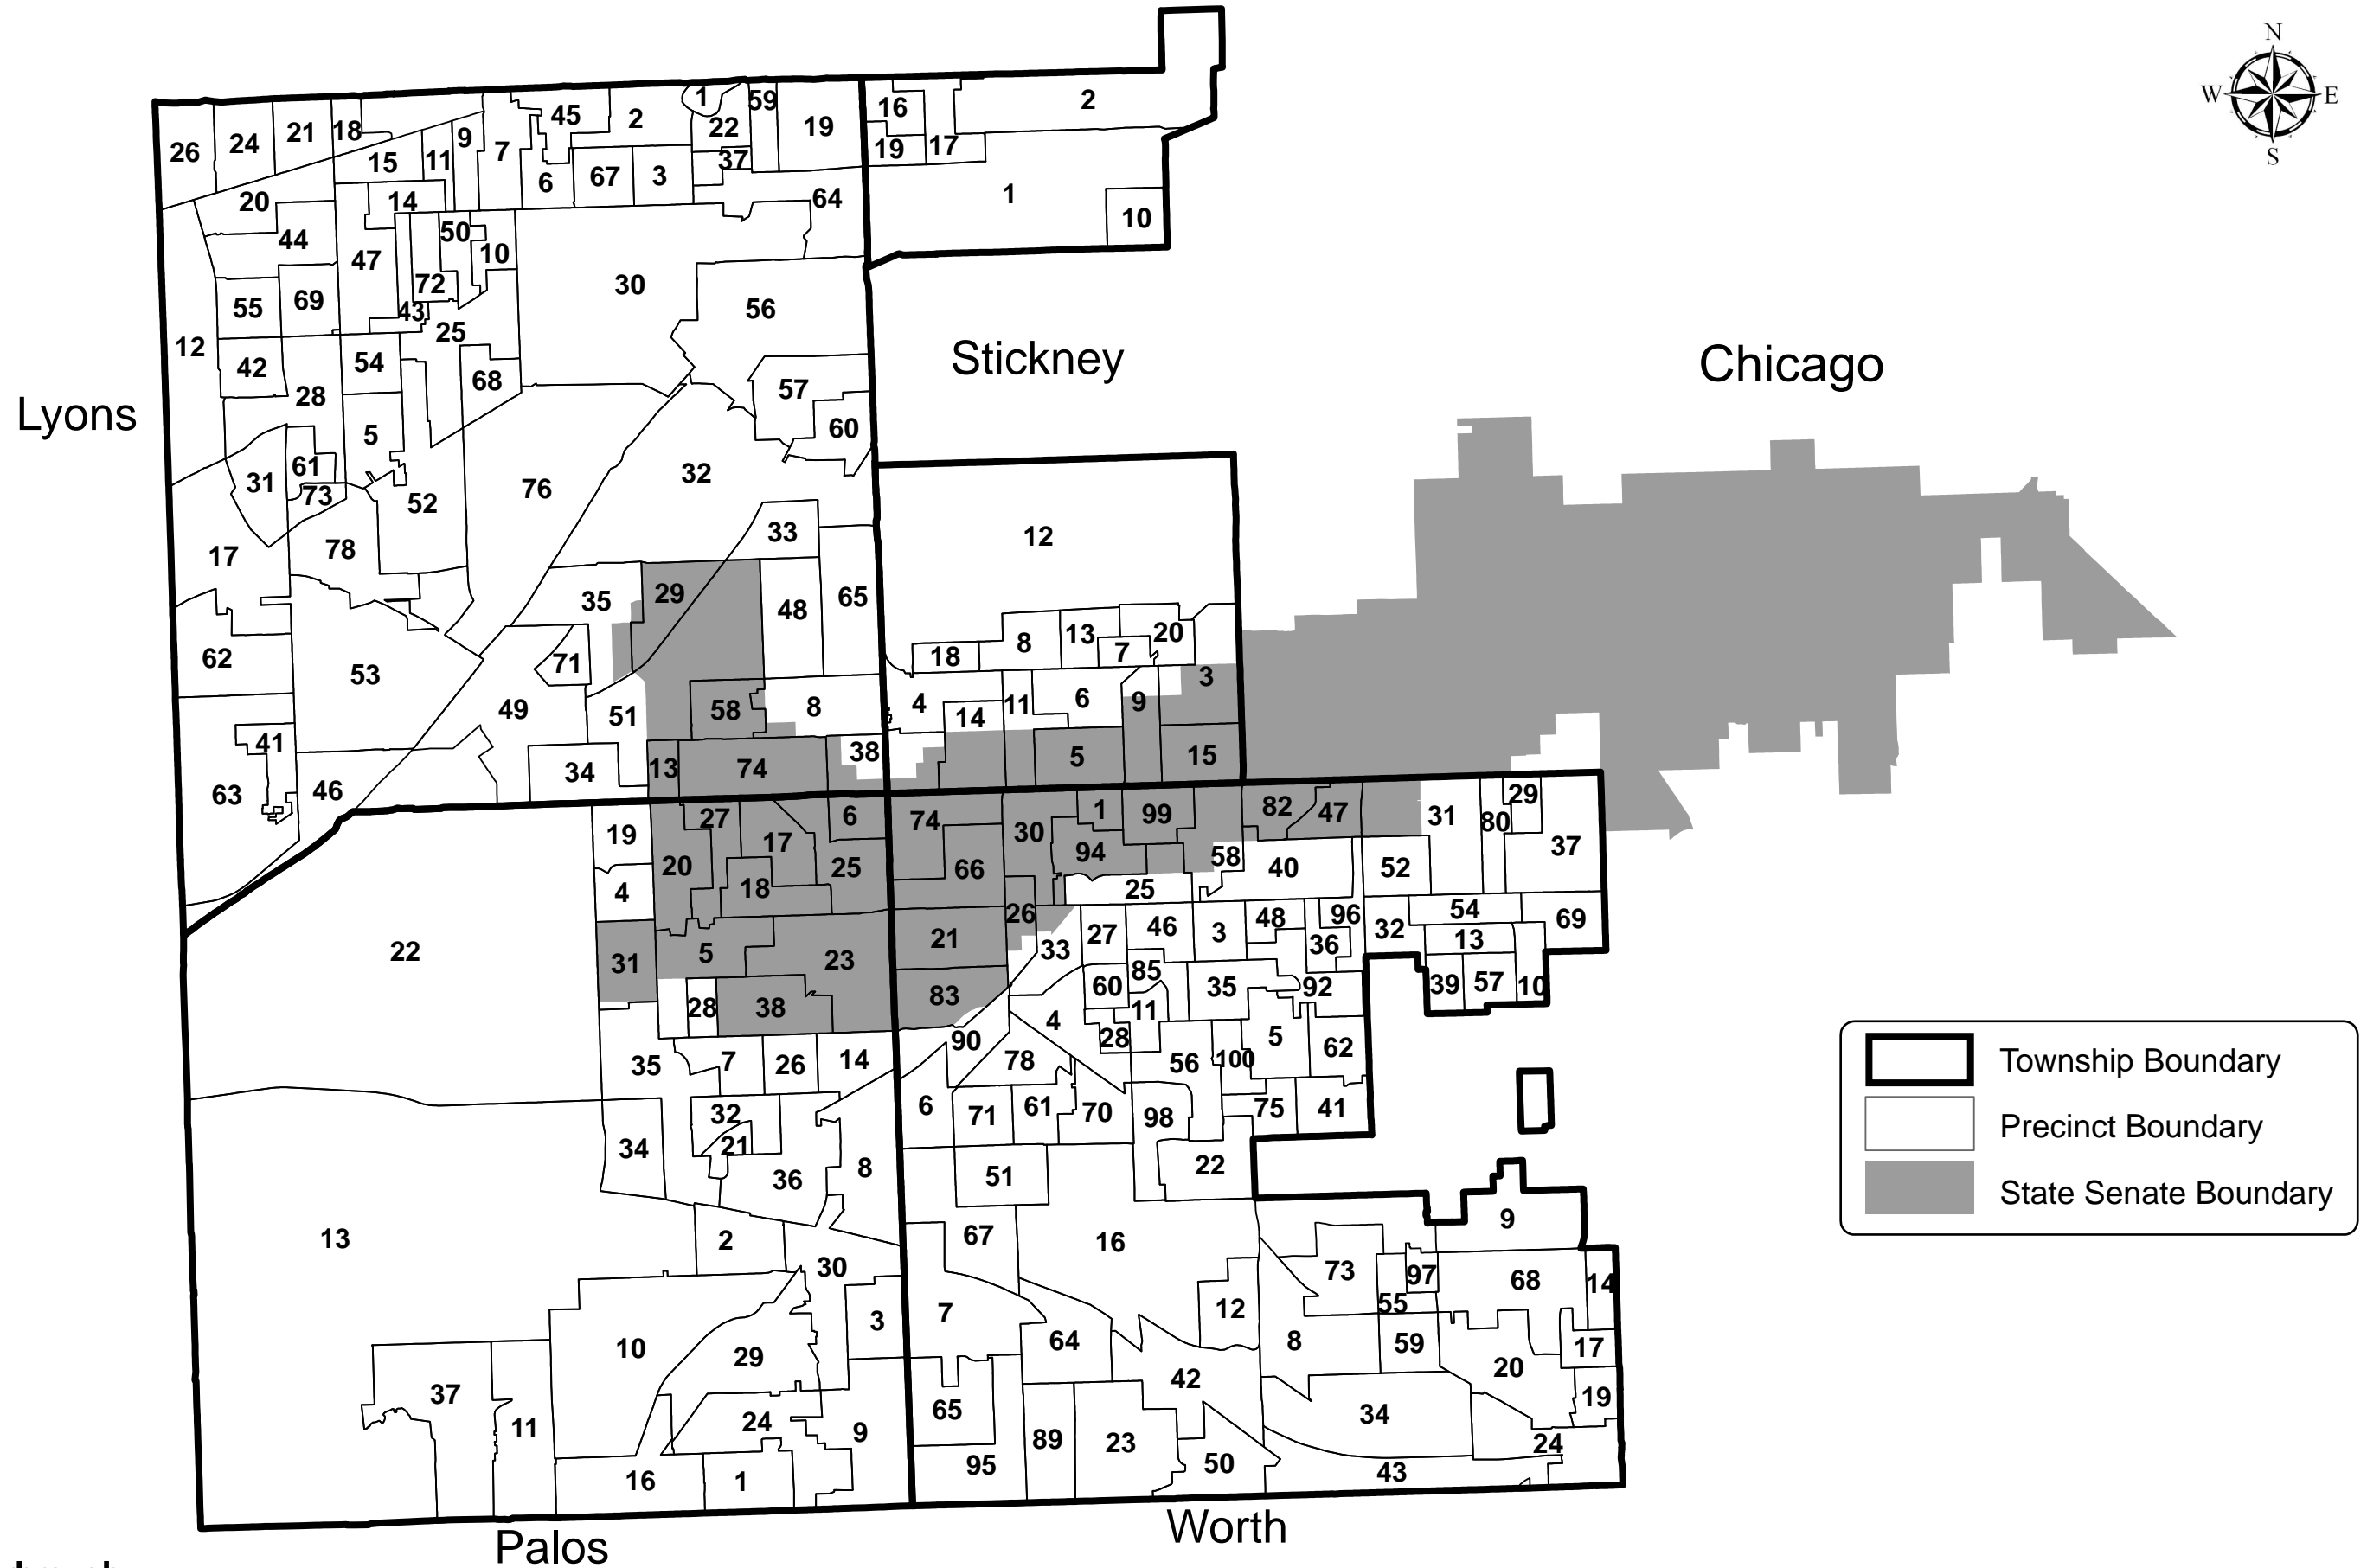

State Senate District 16

- Township Boundary
- Precinct Boundary
- State Senate Boundary

State Senate District 16