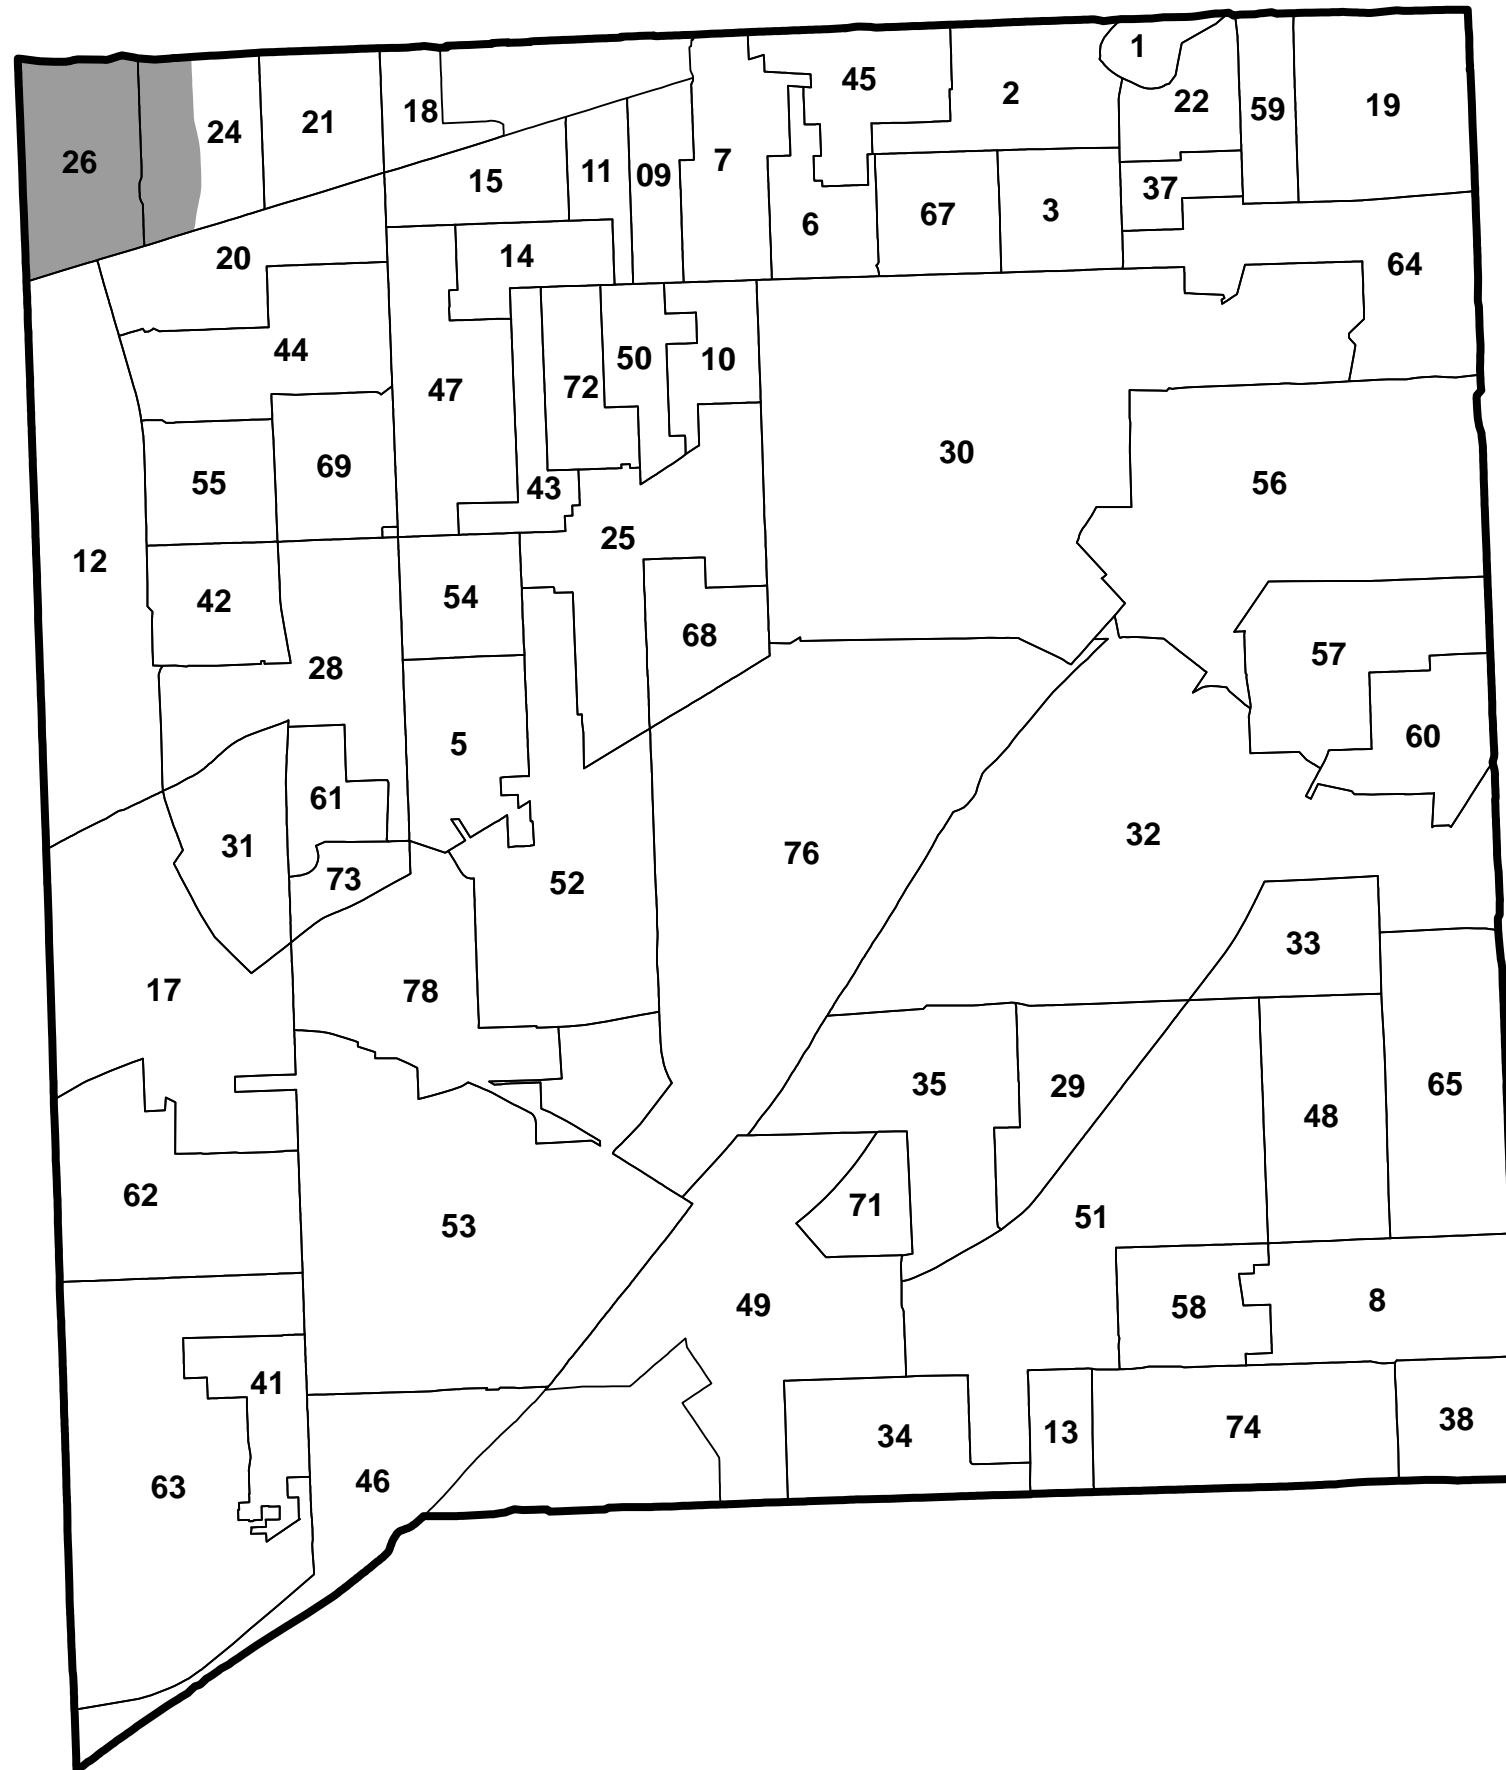

# State Senate District 23

Lyons

Legend:

- Township Boundary
- Precinct Boundary
- State Senate Boundary

# State Senate District 23

Lyons

**Karen A. Yarbrough**  
cookcountyclerkil.gov

January 2022