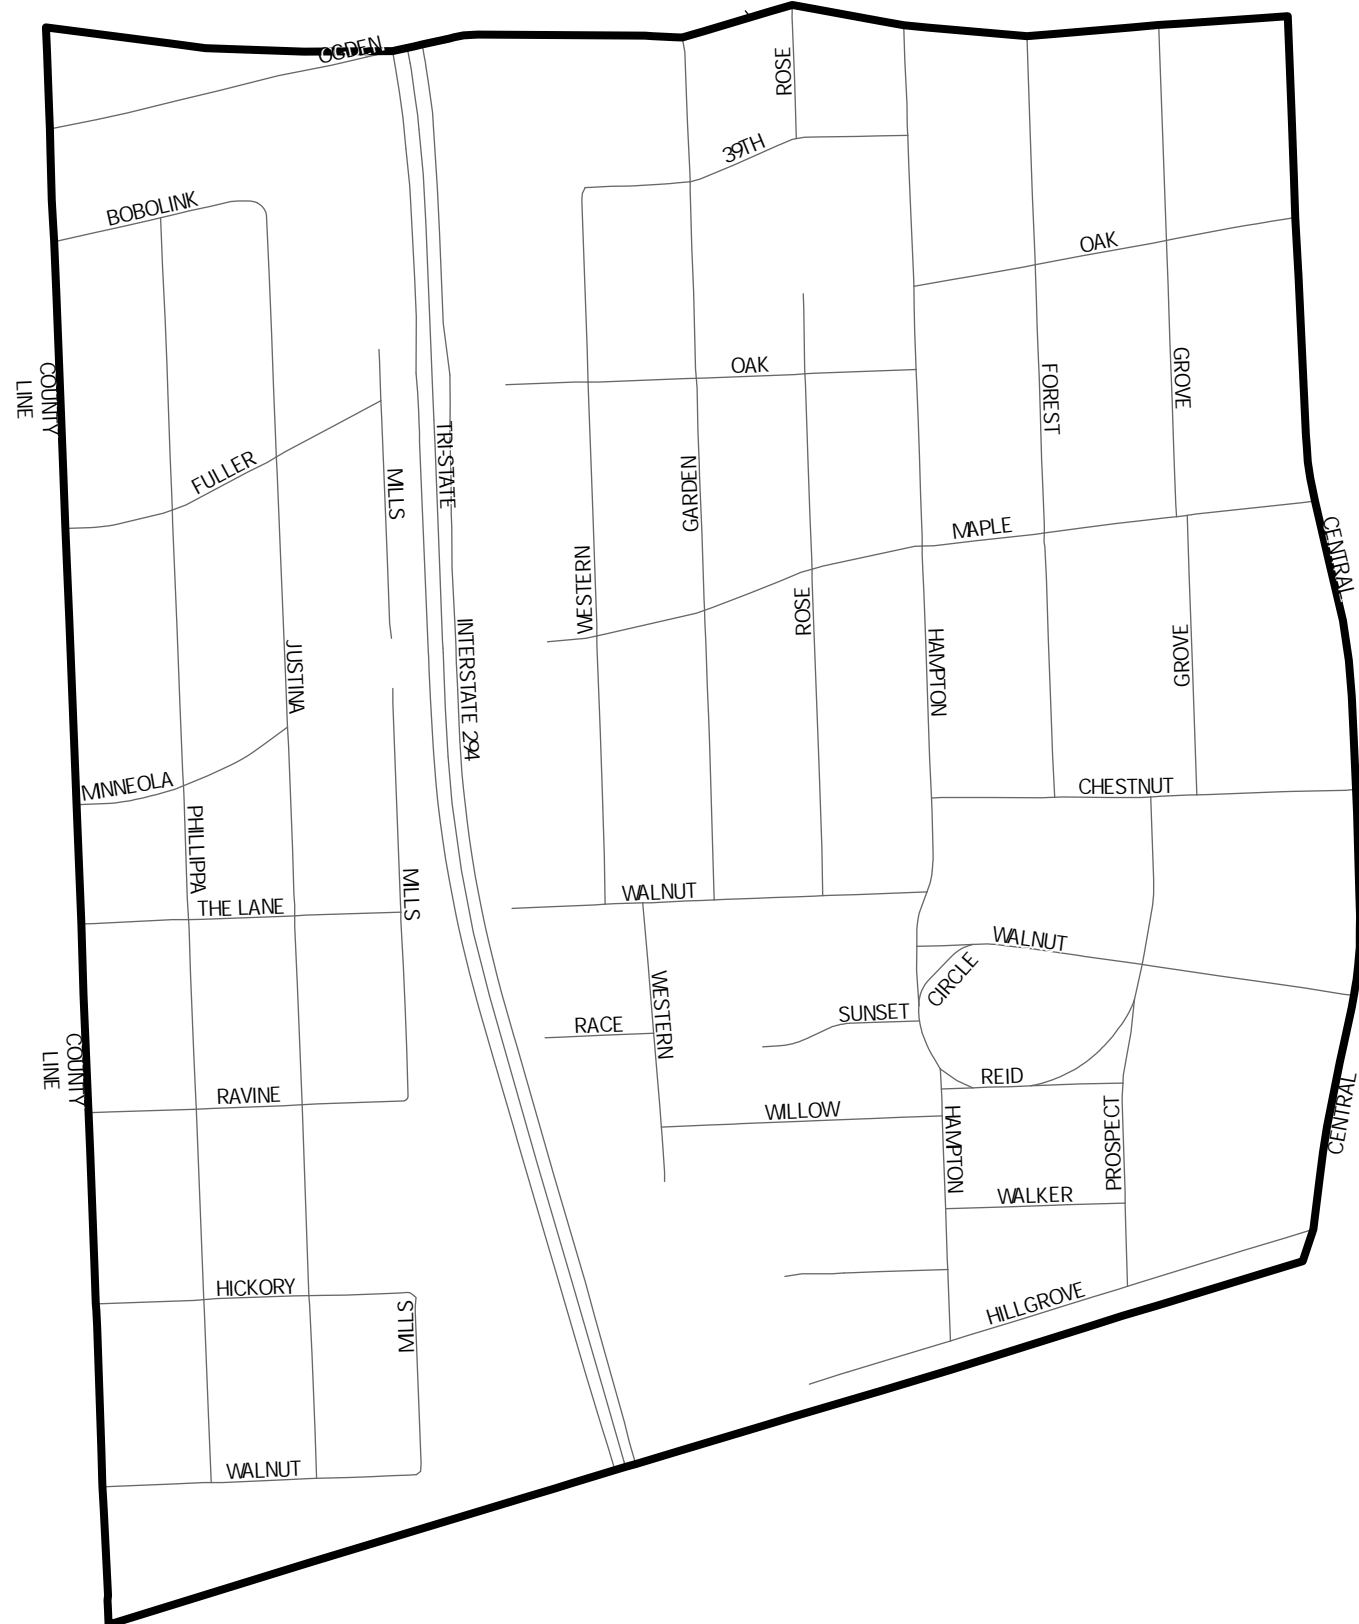

# State Senate District 23

Lyons

Legend:

- Township Boundary
- Precinct Boundary
- State Senate Boundary

# State Senate District 23

Lyons

**Karen A. Yarbrough**  
cookcountyclerkil.gov

January 2022