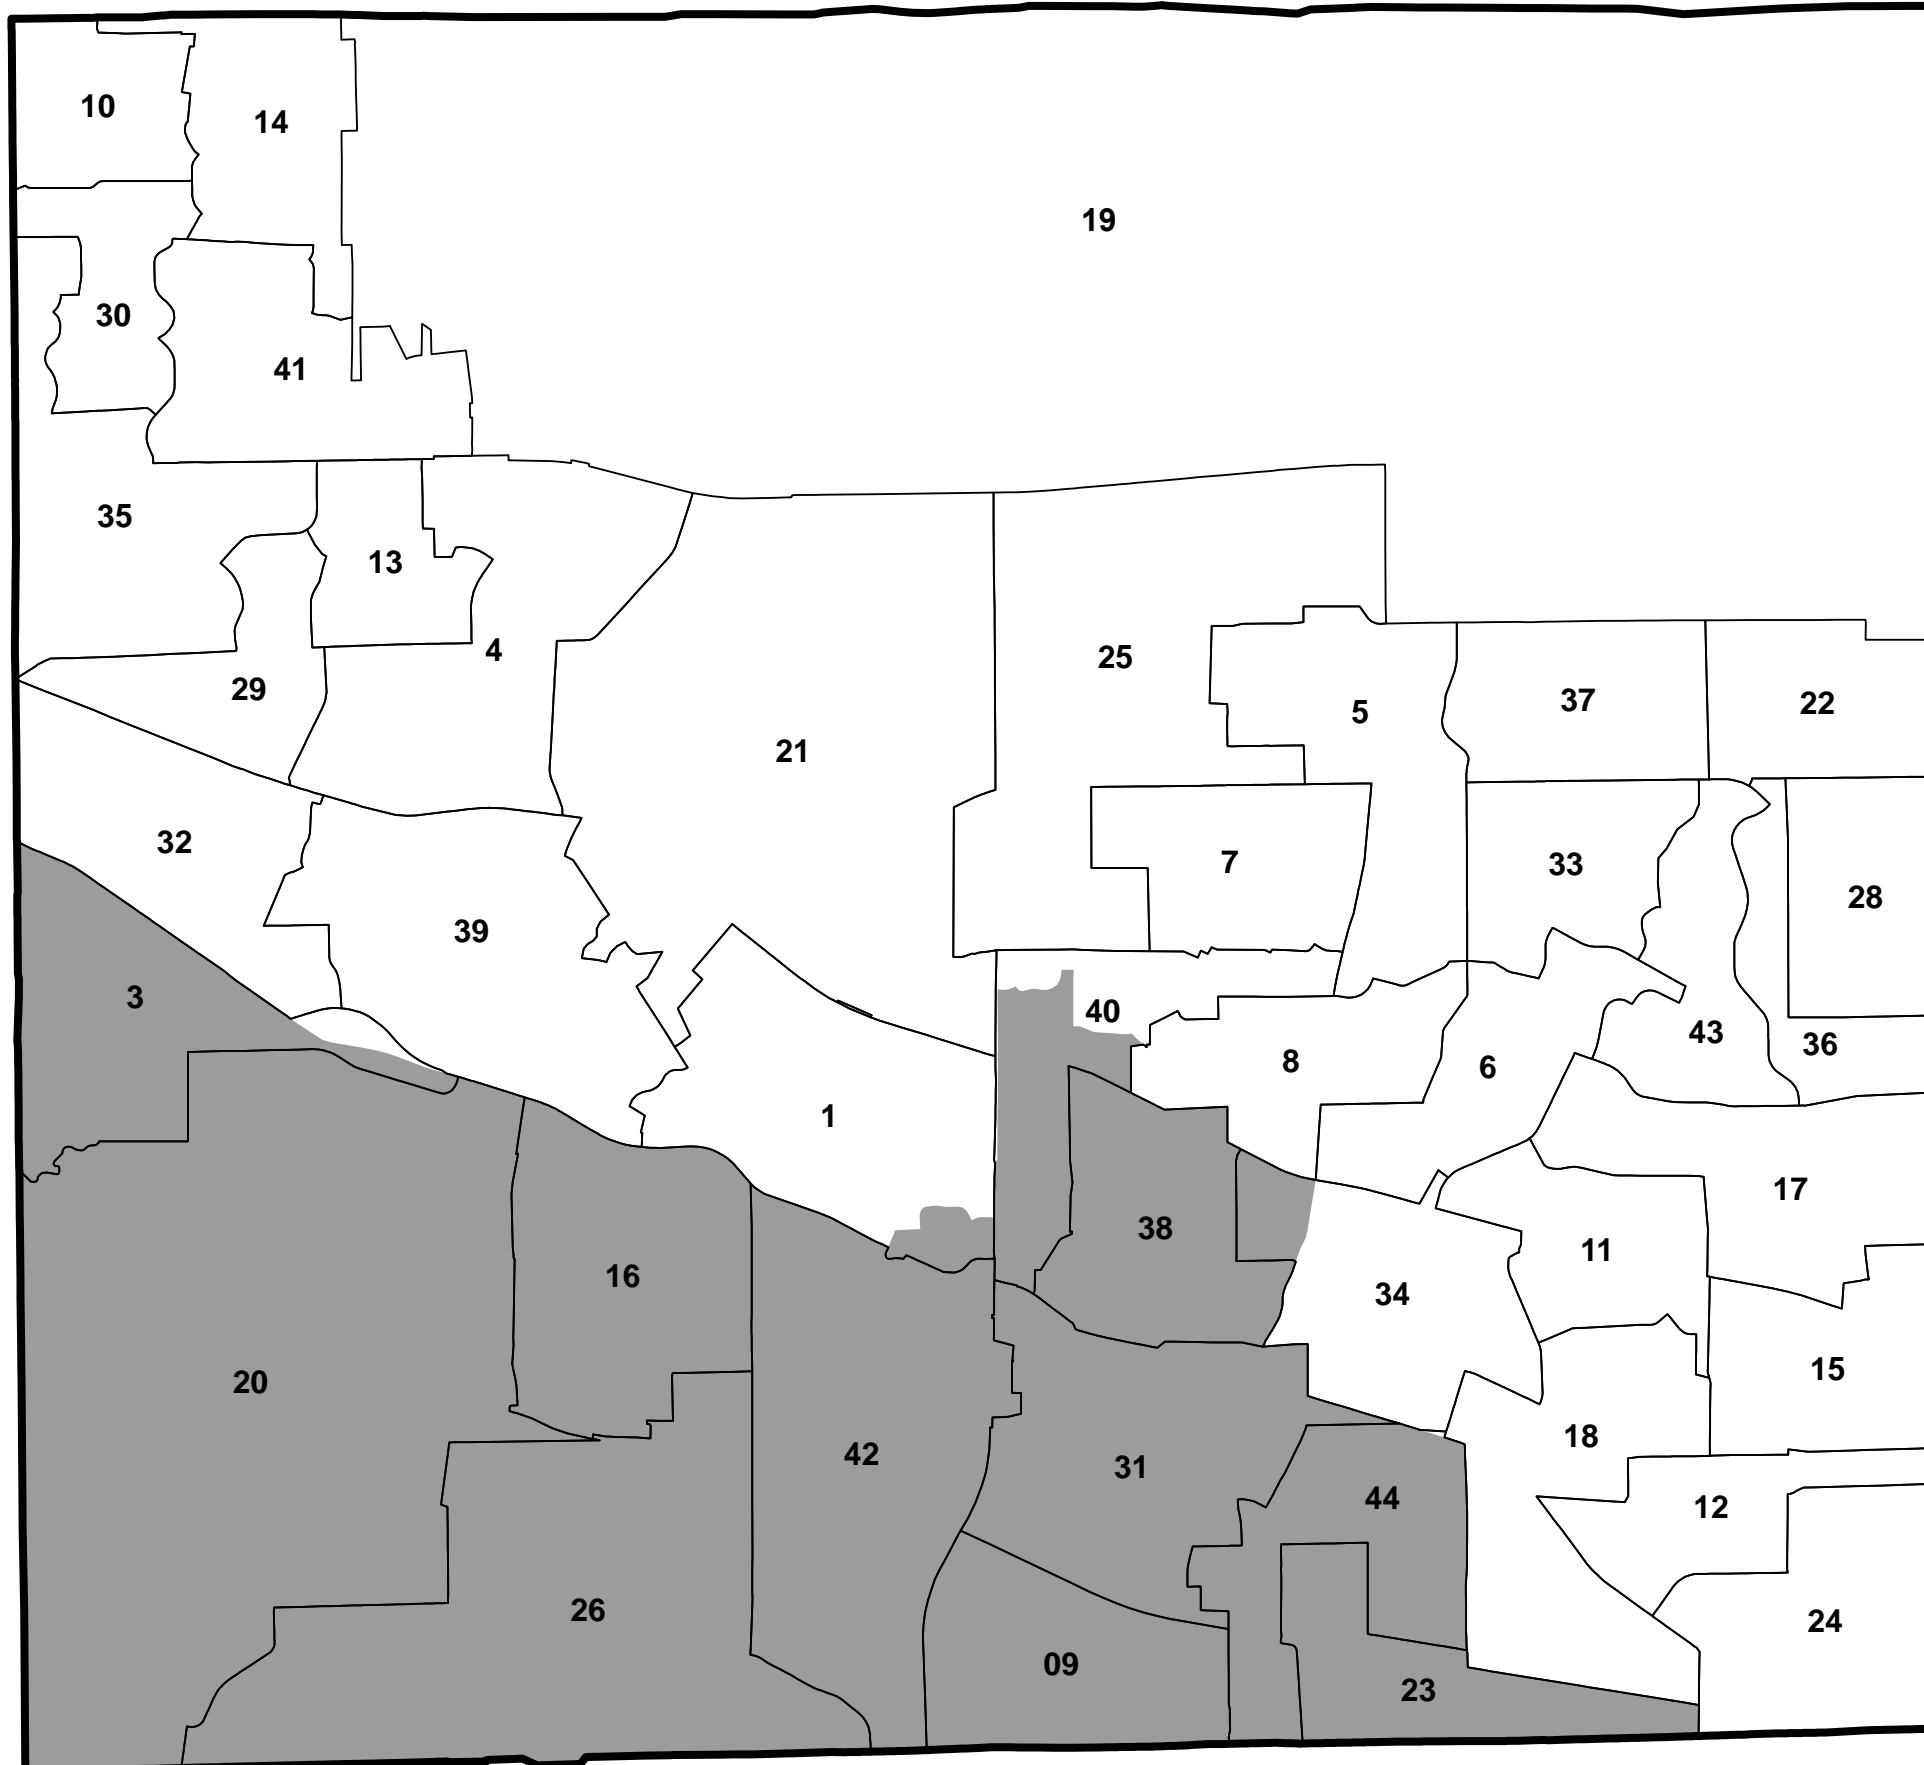

State Senate District 25

Hanover

-  Township Boundary
-  Precinct Boundary
-  State Senate Boundary