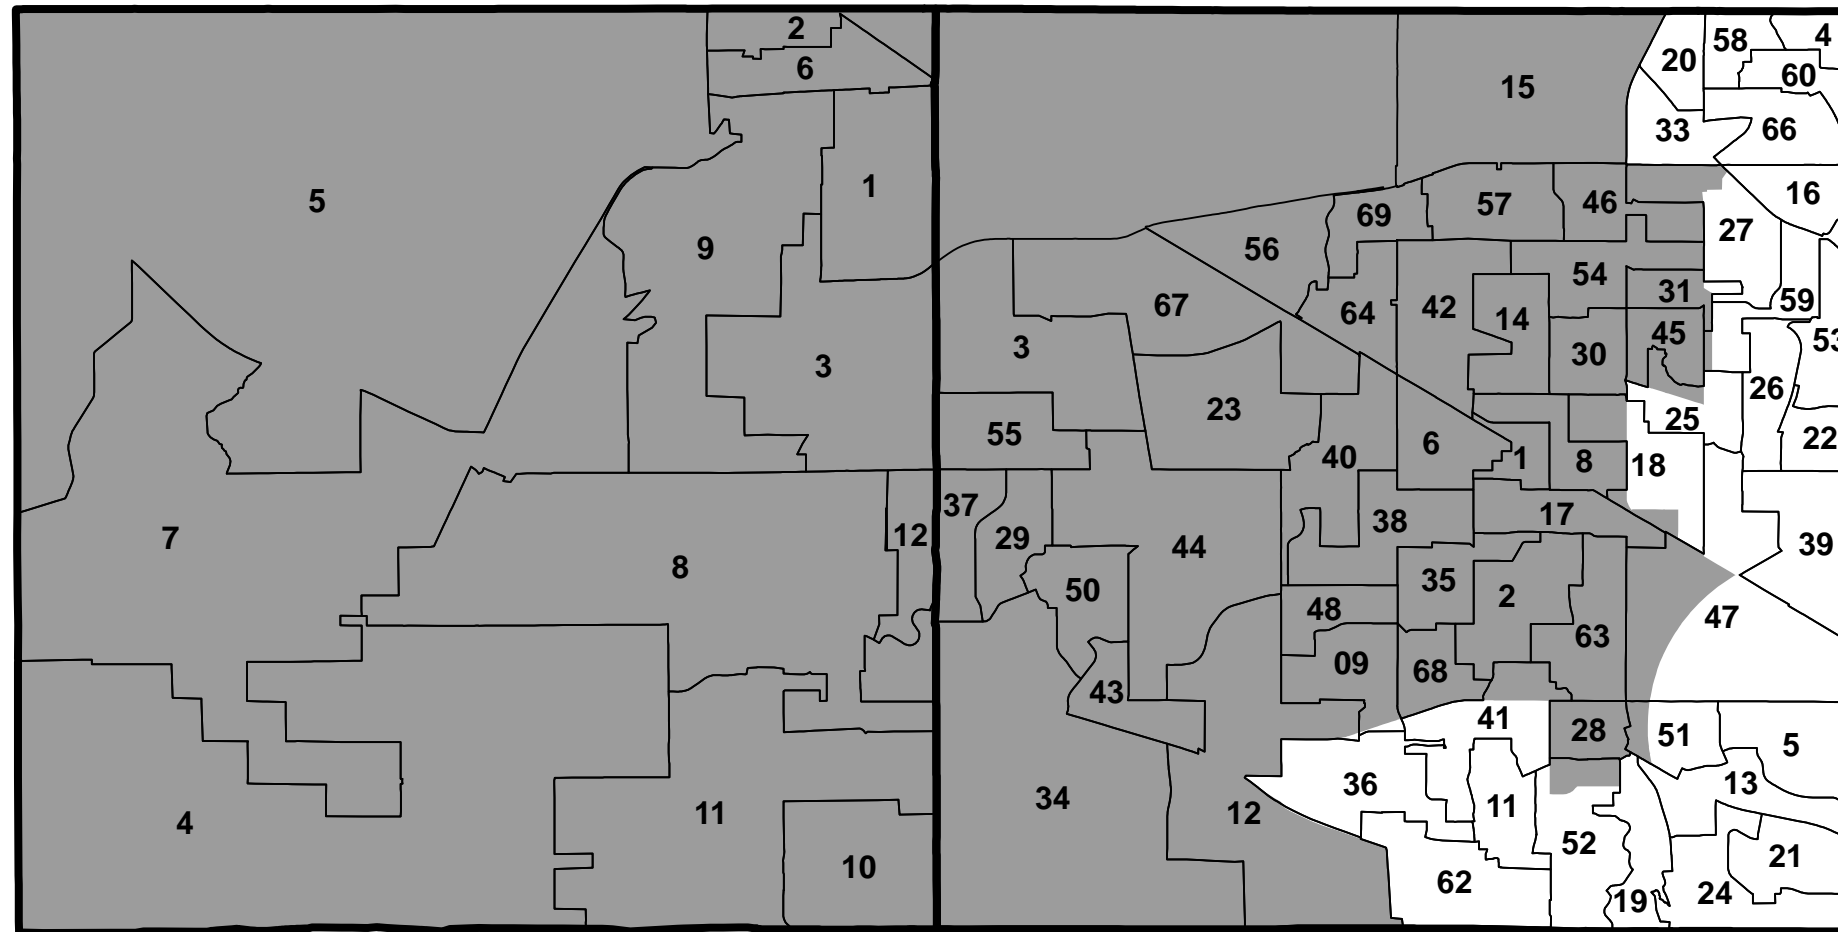

State Senate District 26

Barrington

Palatine

Schaumburg

State Senate District 26

Karen A. Yarbrough
cookcountyclerk.il.gov

January 2022