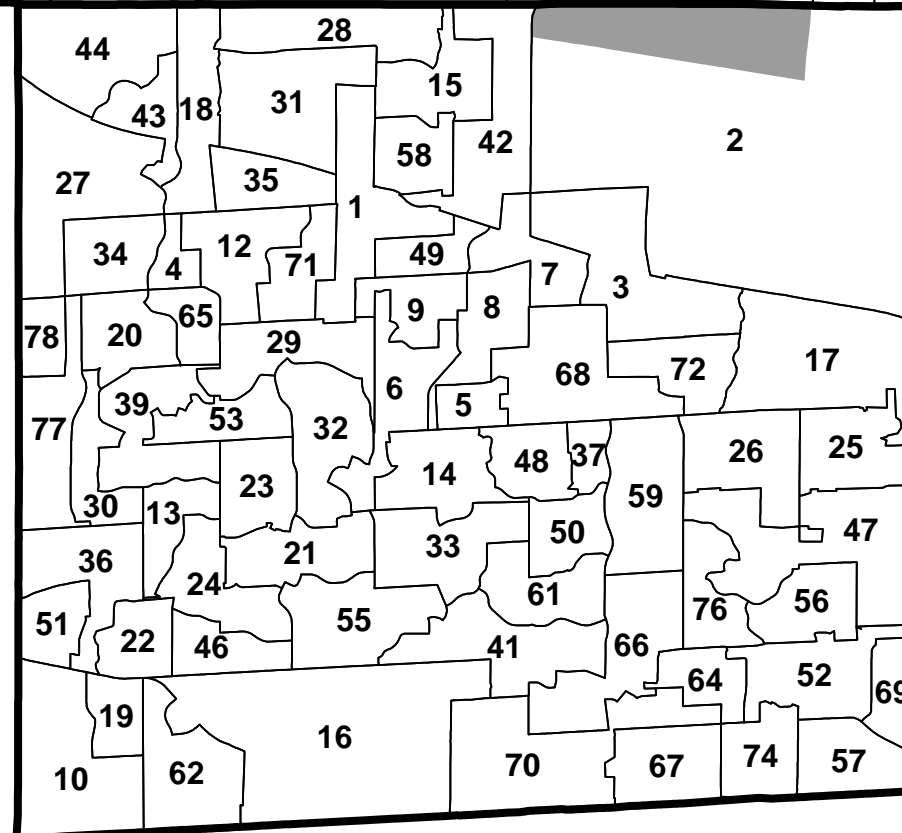

State Senate District 26

Barrington

Palatine

Schaumburg

State Senate District 26

Karen A. Yarbrough
cookcountyclerk.il.gov

January 2022