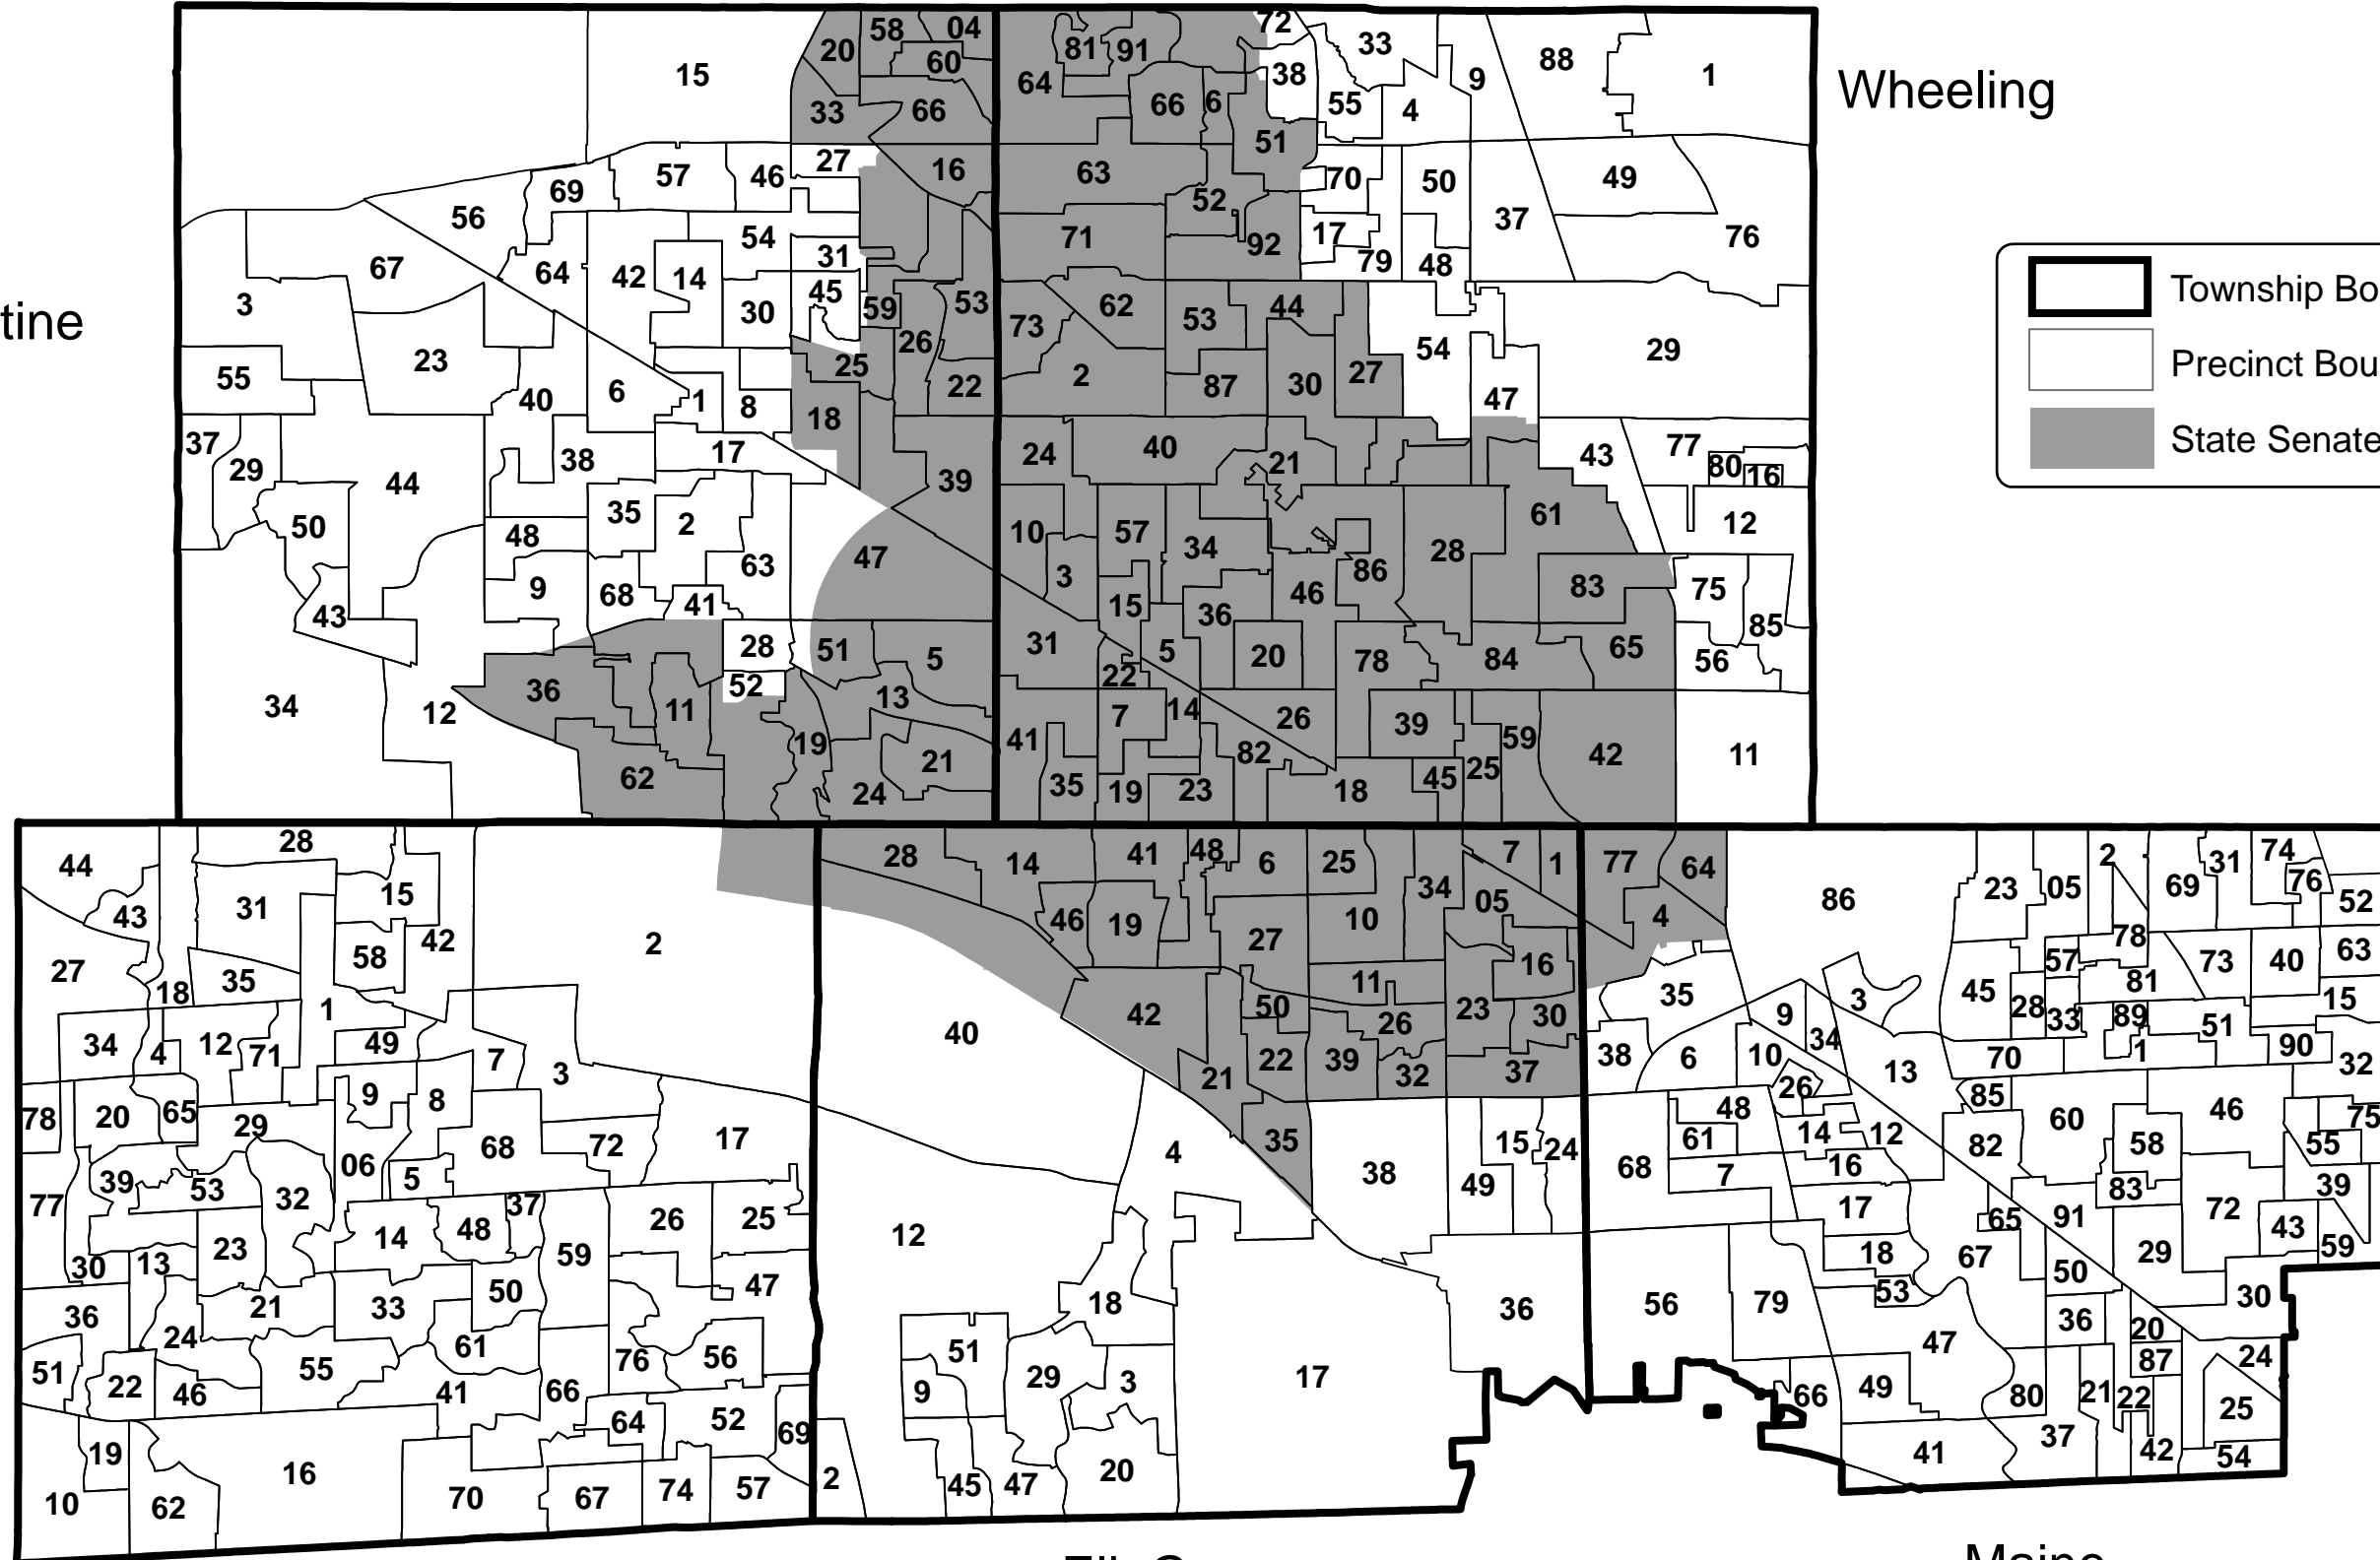

State Senate District 27

Palatine

Wheeling

-  Township Boundary
-  Precinct Boundary
-  State Senate Boundary

Schaumburg

Elk Grove

Maine

State Senate District 27

Karen A. Yarbrough
cookcountyclerk.il.gov

January 2022