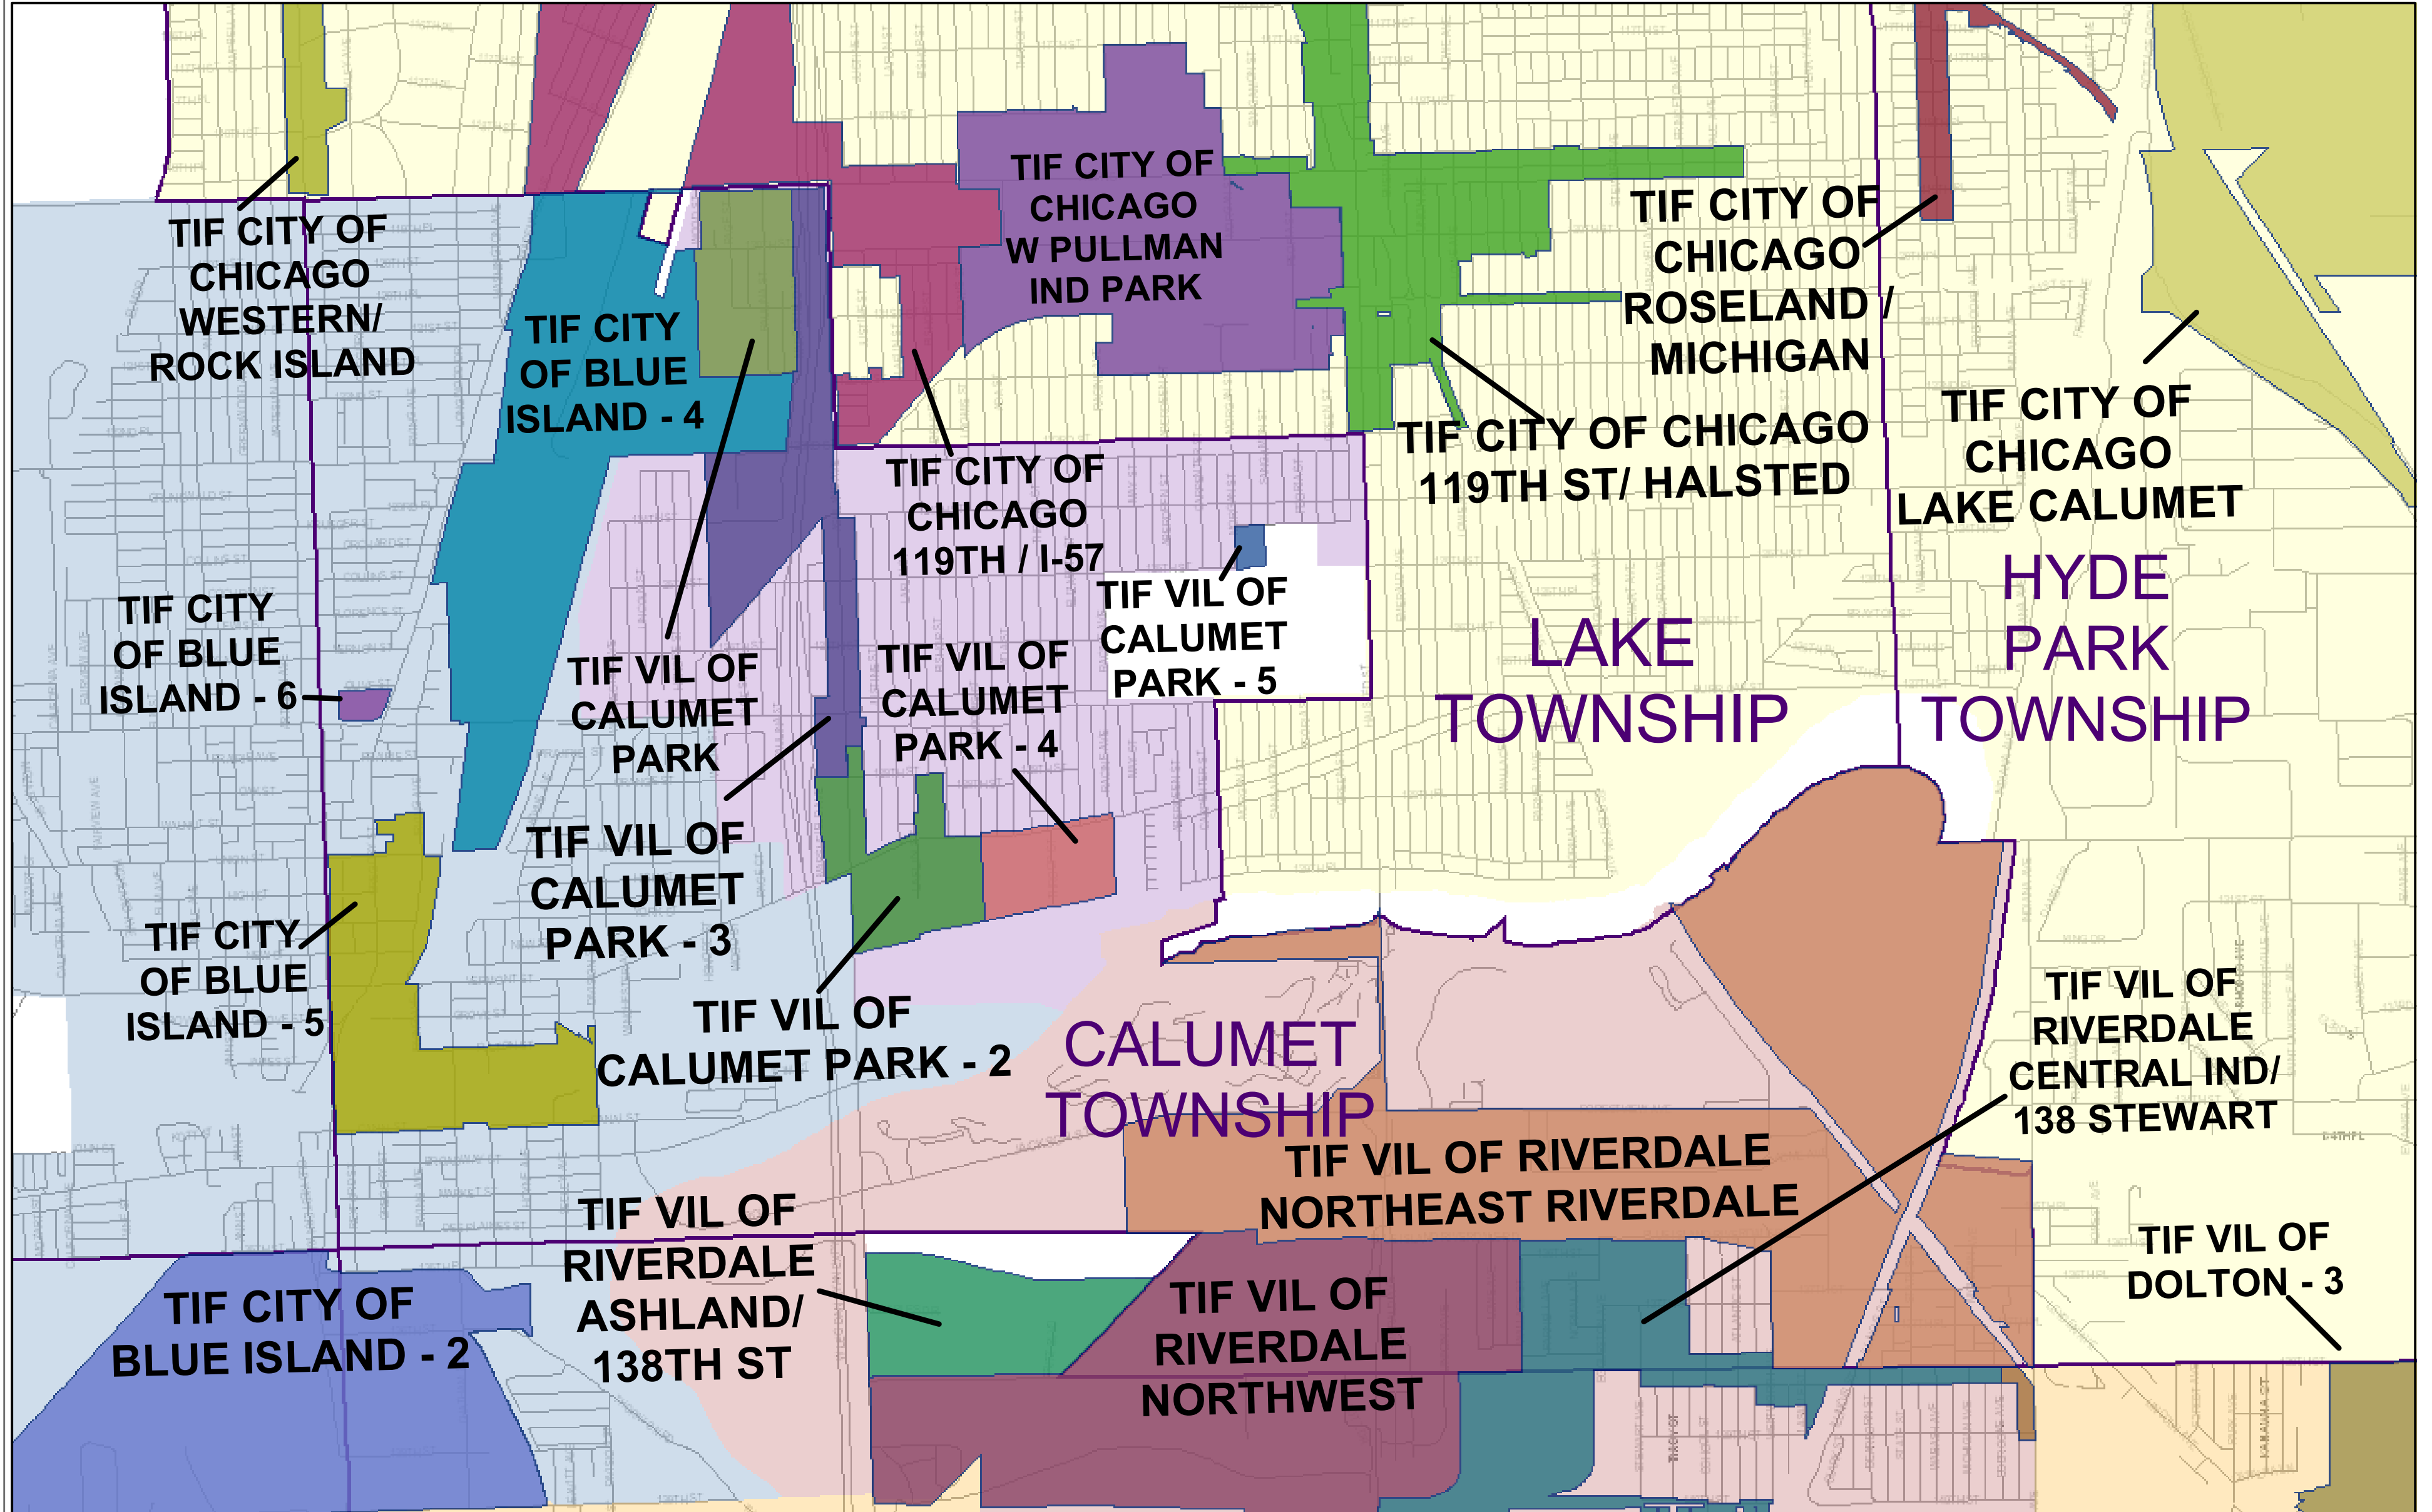

Tax Increment Financing Districts - Calumet Township With Part of Lake and Hyde Park Townships (City of Chicago)

David Orr
Cook County Clerk

LEGEND

	Municipality		Township
	TIF		Road

This map represents tax year 2012 TIFs only
Former and future TIFs are not shown

This map was created using Cook County
GIS Data by the Cook County Clerk Map Dept
4th Floor 118 N Clark Street, Chicago, IL 60602
www.cookcountyclerk.com
©2013 Cook County, Illinois; All Rights Reserved